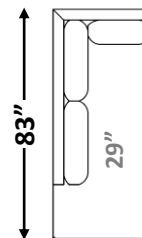

gresham house

3250 Ridgeway Dr. Unit 6
Mississauga, Ontario
L5L 5Y6
P 905 412 0362
F 905 412 0365

SAMUEL SECTIONAL

Shallow Comfort: 34" (Model #9254)

Arm Width: 4"
Arm Height: 28"
Seat Height: 19"
RR Fabric Recommended

#-89-LAF XL Sofa
21 yards

#-89-RAF XL Sofa
21 yards

← 96" →

#-89-LAF XL Corner Sofa
22 yards

← 96" →

#-89-RAF XL Corner Sofa
22 yards

← 34" →

#-40 Square Corner
11 yards

← 33" → ← 33" →

29" Cushions

#- 45T-LAF T-Chaise
13 yards

#- 45T-RAF T-Chaise
13 yards

← 34" →

#-55-LAF Open Back Corner Chaise
19.5 yards

← 34" →

#-55-RAF Open Back Corner Chaise
19.5 yards