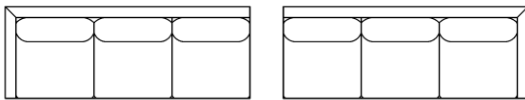

gresham house

3250 Ridgeway Dr. Unit 6
Mississauga, Ontario
L5L 5Y6
P 905 412 0362
F 905 412 0365

SAMUEL SECTIONAL

Shallow Comfort: 34" (Model #9254)

Arm Width: 4"
Arm Height: 28"
Seat Height: 19"
RR Fabric Recommended

**See "Samuel Sofa" for further dimensions*

Individual Component Options:

← 62" → ← 62" →

29" Cushions

#-60-LAF Demi
14 yards

#-60-RAF Demi
14 yards

← 70" → ← 70" →

33" Cushions

#-68/2-LAF Sofa
15 yards

#-68/2-RAF Sofa
15 yards

← 84" → ← 84" →

40" Cushions

#-82-LAF Luxe Sofa
18 yards

#-82-RAF Luxe Sofa
18 yards

← 91" → ← 91" →

29" Cushions

#-89-LAF XL Sofa
21 yards

#-89-RAF XL Sofa
21 yards

← 96" →

#-89-LAF XL Corner Sofa
22 yards

← 96" →

#-89-RAF XL Corner Sofa
22 yards

← 34" →

#-40 Square Corner
11 yards