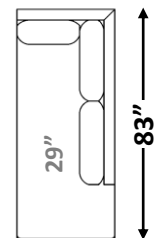

#-89-LAF XL Sofa
21 yards

#-89-RAF XL Sofa
21 yards

← 96" →

#-89-LAF XL Corner Sofa
22 yards

← 96" →

#-89-RAF XL Corner Sofa
22 yards

← 34" →

#-40 Square Corner
11 yards

← 33" → ← 33" →

29" Cushions

#- 45T-LAF T-Chaise
13 yards

#- 45T-RAF T-Chaise
13 yards

← 34" →

#-55-LAF Open Back Corner Chaise
19.5 yards

← 34" →

#-55-RAF Open Back Corner Chaise
19.5 yards