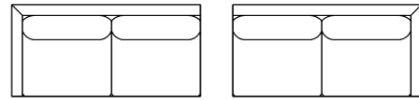

gresham house

3250 Ridgeway Dr. Unit 6
Mississauga, Ontario
L5L 5Y6
P 905 412 0362
F 905 412 0365

SAMUEL SECTIONAL

Shallow Comfort: 34" (Model #9254)

Arm Width: 4"
Arm Height: 28"
Seat Height: 19"
RR Fabric Recommended

**See "Samuel Sofa" for further dimensions*

Individual Component Options:

← 62" → ← 62" →

29" Cushions

#-60-LAF Demi
14 yards

#-60-RAF Demi
14 yards

← 70" → ← 70" →

33" Cushions

#-68/2-LAF Sofa
15 yards

#-68/2-RAF Sofa
15 yards

← 84" → ← 84" →

40" Cushions

#-82-LAF Luxe Sofa
18 yards

#-82-RAF Luxe Sofa
18 yards

← 91" → ← 91" →

29" Cushions

#-89-LAF XL Sofa
21 yards

#-89-RAF XL Sofa
21 yards

← 96" →

#-89-LAF XL Corner Sofa
22 yards

← 96" →

#-89-RAF XL Corner Sofa
22 yards

← 34" →

#-40 Square Corner
11 yards