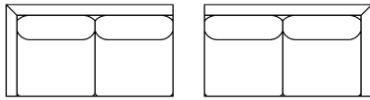

gresham house

3250 Ridgeway Dr. Unit 6
Mississauga, Ontario
L5L 5Y6
P 905 412 0362
F 905 412 0365

SAMUEL SECTIONAL

Shallow Comfort: 34" (Model #9254)

Arm Width: 4"
Arm Height: 28"
Seat Height: 19"
RR Fabric Recommended

**See "Samuel Sofa" for further dimensions*

Individual Component Options:

← 62" → ← 62" →

29" Cushions

#-60-LAF Demi
14 yards

#-60-RAF Demi
14 yards

← 70" → ← 70" →

33" Cushions

#-89-LAF XL Sofa
21 yards

#-89-RAF XL Sofa
21 yards

← 96" →

#-89-LAF XL Corner Sofa
22 yards

← 96" →

#-89-RAF XL Corner Sofa
22 yards

← 34" →

#-40 Square Corner
11 yards