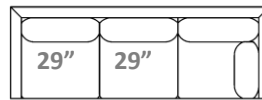

gresham house

3250 Ridgeway Dr. Unit 6
Mississauga, Ontario
L5L 5Y6
P 905 412 0362
F 905 412 0365

SAMUEL SECTIONAL

Shallow Comfort: 34" (Model #9254)

Arm Width: 4"
Arm Height: 28"
Seat Height: 19"
RR Fabric Recommended

**See "Samuel Sofa" for further dimensions*

Individual Component Options:

← 62" → ← 62" →

29" Cushions

#-60-LAF Demi
14 yards

#-60-RAF Demi
14 yards

← 70" → ← 70" →

33" Cushions

#-68/2-LAF Sofa
15 yards

#-68/2-RAF Sofa
15 yards

← 84" → ← 84" →

40" Cushions

#-82-LAF Luxe Sofa
18 yards

#-82-RAF Luxe Sofa
18 yards

← 91" → ← 91" →

29" Cushions

#-89-LAF XL Sofa
21 yards

#-89-RAF XL Sofa
21 yards

← 96" →

#-89-LAF XL Corner Sofa
22 yards

← 96" →

#-89-RAF XL Corner Sofa
22 yards

← 34" →

#-40 Square Corner
11 yards