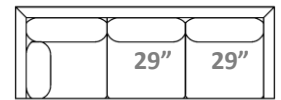

**See "Samuel Sofa" for further dimensions*

Individual Component Options:

← 62" → ← 62" →

29" Cushions

#-60-LAF Demi
14 yards

#-60-RAF Demi
14 yards

← 70" → ← 70" →

33" Cushions

#-68/2-LAF Sofa
15 yards

#-68/2-RAF Sofa
15 yards

← 84" → ← 84" →

40" Cushions

#-82-LAF Luxe Sofa
18 yards

#-82-RAF Luxe Sofa
18 yards

← 91" → ← 91" →

29" Cushions

#-89-LAF XL Sofa
21 yards

#-89-RAF XL Sofa
21 yards

← 96" →

#-89-LAF XL Corner Sofa
22 yards

← 96" →

#-89-RAF XL Corner Sofa
22 yards

← 34" →

#-40 Square Corner
11 yards

← 33" → ← 33" →

29" Cushions

#- 45T-LAF T-Chaise
13 yards

#- 45T-RAF T-Chaise
13 yards

← 34" →

#-55-LAF Open Back Corner Chaise
19.5 yards

← 34" →

#-55-RAF Open Back Corner Chaise
19.5 yards