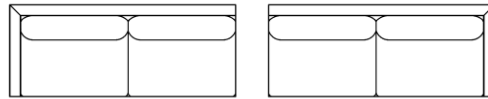

gresham house

3250 Ridgeway Dr. Unit 6
Mississauga, Ontario
L5L 5Y6
P 905 412 0362
F 905 412 0365

SAMUEL SECTIONAL

Shallow Comfort: 34" (Model #9254)

Arm Width: 4"
Arm Height: 28"
Seat Height: 19"
RR Fabric Recommended

**See "Samuel Sofa" for further dimensions*

Individual Component Options:

← 62" → ← 62" →

29" Cushions

#-60-LAF Demi
14 yards

#-60-RAF Demi
14 yards

← 70" → ← 70" →

33" Cushions

#-68/2-LAF Sofa
15 yards

#-68/2-RAF Sofa
15 yards

← 84" → ← 84" →

40" Cushions

#-82-LAF Luxe Sofa
18 yards

#-82-RAF Luxe Sofa
18 yards

← 91" → ← 91" →

29" Cushions

#-89-LAF XL Sofa
21 yards

#-89-RAF XL Sofa
21 yards

← 96" →

#-89-LAF XL Corner Sofa
22 yards

← 96" →

#-89-RAF XL Corner Sofa
22 yards

← 34" →

#-40 Square Corner
11 yards