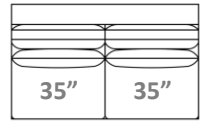

gresham house

3250 Ridgeway Dr. Unit 6
Mississauga, Ontario
L5L 5Y6
P 905 412 0362
F 905 412 0365

MOD SECTIONAL

Overall Depth: 42.5" (Model 4800)

Arm Width: 7.5"

Arm Height: 25"

Seat Height: 18"

RR Fabric Recommended

#35-Ottoman
4 yards

←35"→

#35-Table
2.5 yards

←35"→

#31-Armless CH 1/2
9 yards

←70"→

#75-Armless Large
18 yards

←42.5"→

#45-LAF Chaise
16 yards

←42.5"→

#45-RAF Chaise
16 yards

62"

←77.5"→

#75-LAF Large Sofa
20 yards

←77.5"→

#75-RAF Large Sofa
20 yards