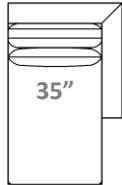

gresham house

3250 Ridgeway Dr. Unit 6
Mississauga, Ontario
L5L 5Y6
P 905 412 0362
F 905 412 0365

MOD SECTIONAL

Overall Depth: 42.5" (Model 4800)

Arm Width: 7.5"

Arm Height: 25"

Seat Height: 18"

RR Fabric Recommended

#35-Ottoman
4 yards

←35"→

#35-Table
2.5 yards

←35"→

#31-Armless CH 1/2
9 yards

←70"→

#75-Armless Large
18 yards

←42.5"→

#45-LAF Chaise
16 yards

←42.5"→

#45-RAF Chaise
16 yards

62"

←77.5"→

#75-LAF Large Sofa
20 yards

←77.5"→

#75-RAF Large Sofa
20 yards

←105"→

#89-Armless XL Sofa
26 yards

←112.5"→

#89-LAF XL Sofa
28 yards

←112.5"→

#89-RAF XL Sofa
28 yards

←77.5"→

#75-LAF Armless Corner Large
25 yards