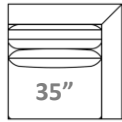

gresham house

3250 Ridgeway Dr. Unit 6
Mississauga, Ontario
L5L 5Y6
P 905 412 0362
F 905 412 0365

MOD SECTIONAL

Overall Depth: 42.5" (Model 4800)

Arm Width: 7.5"

Arm Height: 25"

Seat Height: 18"

RR Fabric Recommended

Included:

1 x Feather kidney per back cushion

Individual Component Options:

←42.5"→

#31-LAF CH 1/2
12 yards

←42.5"→

#31-RAF CH 1/2
12 yards

←35"→

#35-Ottoman
4 yards

←35"→

#35-Table
2.5 yards

←35"→

#31-Armless CH 1/2
9 yards

←70"→

#75-Armless Large
18 yards

←42.5"→