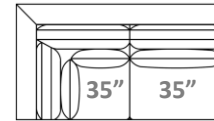

gresham house

3250 Ridgeway Dr. Unit 6
Mississauga, Ontario
L5L 5Y6
P 905 412 0362
F 905 412 0365

MOD SECTIONAL

Overall Depth: 42.5" (Model 4800)

Arm Width: 7.5"

Arm Height: 25"

Seat Height: 18"

RR Fabric Recommended

←105"→

#89-Armless XL Sofa
26 yards

←112.5"→

#89-LAF XL Sofa
28 yards

←112.5"→

#89-RAF XL Sofa
28 yards

←77.5"→

#75-LAF Armless Corner Large
25 yards

←77.5"→

#75-RAF Armless Corner Large
25 yards

←42.5"→

#40-Square Corner
13 yards

←112.5"→

#89-LAF XL Armless Corner Sofa
31 yards

←112.5"→

#89-RAF XL Armless Corner Sofa
31 yards