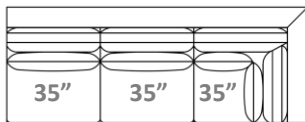

gresham house

3250 Ridgeway Dr. Unit 6
Mississauga, Ontario
L5L 5Y6
P 905 412 0362
F 905 412 0365

MOD SECTIONAL

Overall Depth: 42.5" (Model 4800)

Arm Width: 7.5"

Arm Height: 25"

Seat Height: 18"

RR Fabric Recommended

←105"→

#89-Armless XL Sofa
26 yards

←112.5"→

#89-LAF XL Sofa
28 yards

←112.5"→

#89-RAF XL Sofa
28 yards

←77.5"→

#75-LAF Armless Corner Large
25 yards

←77.5"→

#75-RAF Armless Corner Large
25 yards

←42.5"→

#40-Square Corner
13 yards

←112.5"→

#89-LAF XL Armless Corner Sofa
31 yards

←112.5"→

#89-RAF XL Armless Corner Sofa
31 yards

←120"→

#89-LAF XL Corner Sofa
33 yards

←120"→

#89-RAF XL Corner Sofa
33 yards

**Customization available. Inquire with Showroom Sales for details.*