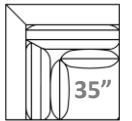

#45-LAF Chaise
16 yards

←42.5"→

#45-RAF Chaise
16 yards

62"

←77.5"→

#75-LAF Large Sofa
20 yards

←77.5"→

#75-RAF Large Sofa
20 yards

←105"→

#89-Armless XL Sofa
26 yards

←112.5"→

#89-LAF XL Sofa
28 yards

←112.5"→

#89-RAF XL Sofa
28 yards

←77.5"→

#75-LAF Armless Corner Large
25 yards

←77.5"→

#75-RAF Armless Corner Large
25 yards

←42.5"→

#40-Square Corner
13 yards

←112.5"→

#89-LAF XL Armless Corner Sofa
31 yards

←112.5"→

#89-RAF XL Armless Corner Sofa
31 yards