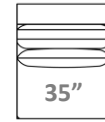

gresham house

3250 Ridgeway Dr. Unit 6
Mississauga, Ontario
L5L 5Y6
P 905 412 0362
F 905 412 0365

MOD SECTIONAL

Overall Depth: 42.5" (Model 4800)

Arm Width: 7.5"

Arm Height: 25"

Seat Height: 18"

RR Fabric Recommended

Included:

1 x Feather kidney per back cushion

Individual Component Options:

←42.5"→

#31-LAF CH 1/2
12 yards

←42.5"→

#31-RAF CH 1/2
12 yards

←35"→

#35-Ottoman
4 yards

←35"→

#35-Table
2.5 yards

←35"→

#31-Armless CH 1/2
9 yards

←70"→

#75-Armless Large
18 yards

←42.5"→