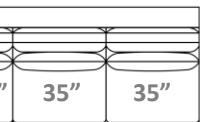

gresham house

3250 Ridgeway Dr. Unit 6
Mississauga, Ontario
L5L 5Y6
P 905 412 0362
F 905 412 0365

MOD SECTIONAL

Overall Depth: 42.5" (Model 4800)

Arm Width: 7.5"

Arm Height: 25"

Seat Height: 18"

RR Fabric Recommended

←105"→

#89-Armless XL Sofa
26 yards

←112.5"→

#89-LAF XL Sofa
28 yards

←112.5"→

#89-RAF XL Sofa
28 yards

←77.5"→

#75-LAF Armless Corner Large
25 yards

←77.5"→

#75-RAF Armless Corner Large
25 yards

←42.5"→

#40-Square Corner
13 yards

←112.5"→

#89-LAF XL Armless Corner Sofa
31 yards

←112.5"→

#89-RAF XL Armless Corner Sofa
31 yards

←120"→

#89-LAF XL Corner Sofa
33 yards

←120"→

#89-RAF XL Corner Sofa
33 yards

**Customization available. Inquire with Showroom Sales for details.*