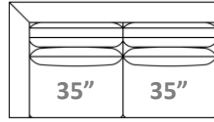

gresham house

3250 Ridgeway Dr. Unit 6
Mississauga, Ontario
L5L 5Y6
P 905 412 0362
F 905 412 0365

MOD SECTIONAL

Overall Depth: 42.5" (Model 4800)

Arm Width: 7.5"

Arm Height: 25"

Seat Height: 18"

RR Fabric Recommended

#35-Ottoman
4 yards

←35"→

#35-Table
2.5 yards

←35"→

#31-Armless CH 1/2
9 yards

←70"→

#75-Armless Large
18 yards

←42.5"→

#45-LAF Chaise
16 yards

←42.5"→

#45-RAF Chaise
16 yards

62"

←77.5"→

#75-LAF Large Sofa
20 yards

←77.5"→

#75-RAF Large Sofa
20 yards

←105"→

#89-Armless XL Sofa
26 yards

←112.5"→

#89-LAF XL Sofa
28 yards

←112.5"→

#89-RAF XL Sofa
28 yards

←77.5"→

#75-LAF Armless Corner Large
25 yards