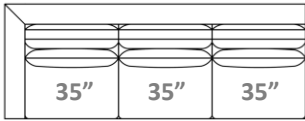

gresham house

3250 Ridgeway Dr. Unit 6
Mississauga, Ontario
L5L 5Y6
P 905 412 0362
F 905 412 0365

MOD SECTIONAL

Overall Depth: 42.5" (Model 4800)

Arm Width: 7.5"

Arm Height: 25"

Seat Height: 18"

RR Fabric Recommended

#35-Ottoman
4 yards

←35"→

#35-Table
2.5 yards

←35"→

#31-Armless CH 1/2
9 yards

←70"→

#75-Armless Large
18 yards

←42.5"→

#45-LAF Chaise
16 yards

←42.5"→

#45-RAF Chaise
16 yards

62"

←77.5"→

#75-LAF Large Sofa
20 yards

←77.5"→

#75-RAF Large Sofa
20 yards

←105"→

#89-Armless XL Sofa
26 yards

←112.5"→

#89-LAF XL Sofa
28 yards

←112.5"→

#89-RAF XL Sofa
28 yards

←77.5"→

#75-LAF Armless Corner Large
25 yards