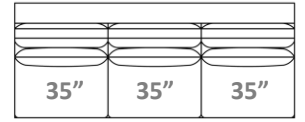

gresham house

3250 Ridgeway Dr. Unit 6
Mississauga, Ontario
L5L 5Y6
P 905 412 0362
F 905 412 0365

MOD SECTIONAL

Overall Depth: 42.5" (Model 4800)

Arm Width: 7.5"

Arm Height: 25"

Seat Height: 18"

RR Fabric Recommended

#35-Ottoman
4 yards

←35"→

#35-Table
2.5 yards

←35"→

#31-Armless CH 1/2
9 yards

←70"→

#75-Armless Large
18 yards

←42.5"→

#45-LAF Chaise
16 yards

←42.5"→

#45-RAF Chaise
16 yards

62"

←77.5"→

#75-LAF Large Sofa
20 yards

←77.5"→

#75-RAF Large Sofa
20 yards

←105"→

#89-Armless XL Sofa
26 yards

←112.5"→

#89-LAF XL Sofa
28 yards

←112.5"→

#89-RAF XL Sofa
28 yards

←77.5"→

#75-LAF Armless Corner Large
25 yards