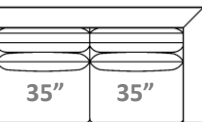

gresham house

3250 Ridgeway Dr. Unit 6
Mississauga, Ontario
L5L 5Y6
P 905 412 0362
F 905 412 0365

MOD SECTIONAL

Overall Depth: 42.5" (Model 4800)

Arm Width: 7.5"

Arm Height: 25"

Seat Height: 18"

RR Fabric Recommended

←105"→

#89-Armless XL Sofa
26 yards

←112.5"→

#89-LAF XL Sofa
28 yards

←112.5"→

#89-RAF XL Sofa
28 yards

←77.5"→

#75-LAF Armless Corner Large
25 yards

←77.5"→

#75-RAF Armless Corner Large
25 yards

←42.5"→

#40-Square Corner
13 yards

←112.5"→

#89-LAF XL Armless Corner Sofa
31 yards

←112.5"→

#89-RAF XL Armless Corner Sofa
31 yards

←120"→

#89-LAF XL Corner Sofa
33 yards

←120"→

#89-RAF XL Corner Sofa
33 yards

**Customization available. Inquire with Showroom Sales for details.*