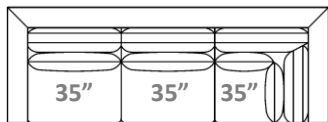

gresham house

3250 Ridgeway Dr. Unit 6
Mississauga, Ontario
L5L 5Y6
P 905 412 0362
F 905 412 0365

MOD SECTIONAL

Overall Depth: 42.5" (Model 4800)

Arm Width: 7.5"

Arm Height: 25"

Seat Height: 18"

RR Fabric Recommended

←105"→

#89-Armless XL Sofa
26 yards

←112.5"→

#89-LAF XL Sofa
28 yards

←112.5"→

#89-RAF XL Sofa
28 yards

←77.5"→

#75-LAF Armless Corner Large
25 yards

←77.5"→

#75-RAF Armless Corner Large
25 yards

←42.5"→

#40-Square Corner
13 yards

←112.5"→

#89-LAF XL Armless Corner Sofa
31 yards

←112.5"→

#89-RAF XL Armless Corner Sofa
31 yards

←120"→

#89-LAF XL Corner Sofa
33 yards

←120"→

#89-RAF XL Corner Sofa
33 yards

**Customization available. Inquire with Showroom Sales for details.*