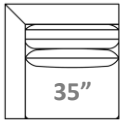

Individual Component Options:

←42.5"→

#31-LAF CH 1/2
12 yards

←42.5"→