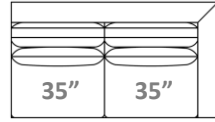

gresham house

3250 Ridgeway Dr. Unit 6
Mississauga, Ontario
L5L 5Y6
P 905 412 0362
F 905 412 0365

MOD SECTIONAL

Overall Depth: 42.5" (Model 4800)

Arm Width: 7.5"

Arm Height: 25"

Seat Height: 18"

RR Fabric Recommended

#35-Ottoman
4 yards

←35"→

#35-Table
2.5 yards

←35"→

#31-Armless CH 1/2
9 yards

←70"→

#75-Armless Large
18 yards

←42.5"→

#45-LAF Chaise
16 yards

←42.5"→

#45-RAF Chaise
16 yards

62"

←77.5"→

#75-LAF Large Sofa
20 yards

←77.5"→

#75-RAF Large Sofa
20 yards

←105"→

#89-Armless XL Sofa
26 yards

←112.5"→

#89-LAF XL Sofa
28 yards

←112.5"→

#89-RAF XL Sofa
28 yards

←77.5"→

#75-LAF Armless Corner Large
25 yards