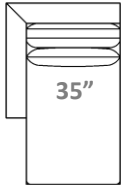

gresham house

3250 Ridgeway Dr. Unit 6
Mississauga, Ontario
L5L 5Y6
P 905 412 0362
F 905 412 0365

MOD SECTIONAL

Overall Depth: 42.5" (Model 4800)

Arm Width: 7.5"

Arm Height: 25"

Seat Height: 18"

RR Fabric Recommended

#35-Ottoman
4 yards

←35"→

#35-Table
2.5 yards

←35"→

#31-Armless CH 1/2
9 yards

←70"→

#75-Armless Large
18 yards

←42.5"→

#45-LAF Chaise
16 yards

←42.5"→

#45-RAF Chaise
16 yards

62"

←77.5"→

#75-LAF Large Sofa
20 yards

←77.5"→

#75-RAF Large Sofa
20 yards

←105"→

#89-Armless XL Sofa
26 yards

←112.5"→

#89-LAF XL Sofa
28 yards

←112.5"→

#89-RAF XL Sofa
28 yards

←77.5"→

#75-LAF Armless Corner Large
25 yards