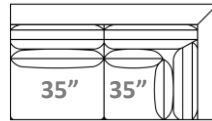

gresham house

3250 Ridgeway Dr. Unit 6
Mississauga, Ontario
L5L 5Y6
P 905 412 0362
F 905 412 0365

MOD SECTIONAL

Overall Depth: 42.5" (Model 4800)

Arm Width: 7.5"

Arm Height: 25"

Seat Height: 18"

RR Fabric Recommended

←105"→

#89-Armless XL Sofa
26 yards

←112.5"→

#89-LAF XL Sofa
28 yards

←112.5"→

#89-RAF XL Sofa
28 yards

←77.5"→

#75-LAF Armless Corner Large
25 yards

←77.5"→

#75-RAF Armless Corner Large
25 yards

←42.5"→

#40-Square Corner
13 yards

←112.5"→

#89-LAF XL Armless Corner Sofa
31 yards

←112.5"→

#89-RAF XL Armless Corner Sofa
31 yards