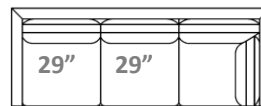

Seat Height: 19.5"

RR Fabric Recommended

**See "Steven Sofa" for further dimensions*

Individual Component Options:

← 62" → ← 62" →

29" Cushions

#-60-LAF Demi
15 yards

#-60-RAF Demi
15 yards

← 70" → ← 70" →

33" Cushions

#-68/2-LAF Sofa
16 yards

#-68/2-RAF Sofa
16 yards

← 84" → ← 84" →

40" Cushions

#-82-LAF Luxe Sofa
19 yards

#-82-RAF Luxe Sofa
19 yards

← 91" → ← 91" →

29" Cushions

#-89-LAF XL Sofa
21 yards

#-89-RAF XL Sofa
21 yards

← 96" →

#-89-LAF XL Corner Sofa
24 yards

← 96" →

#-89-RAF XL Corner Sofa
24 yards

← 36" →
← 38" →

#-40 Square Corner
10 yards

← 33" → ← 33" →

29" Cushions

#- 45T-RAF T-Chaise
13 yards

#- 45T-RAF T-Chaise
13 yards

Please note: T Cushion is not reversible
For RR Fabric, Box Seat Cushion Required
(Style Change charge will apply)