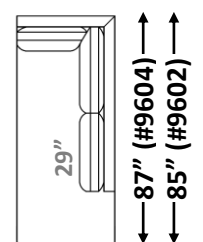

← 36" →
← 38" →

#-40 Square Corner
10 yards

← 33" → ← 33" →

29" Cushions

#- 45T-RAF T-Chaise
13 yards

#- 45T-RAF T-Chaise
13 yards

Please note: T Cushion is not reversible
For RR Fabric, Box Seat Cushion Required
(Style Change charge will apply)

← 36" →

← 38" →

#-55-LAF Open Back Corner Chaise 19 yards

← 36" →

← 38" →

#-55-RAF Open Back Corner Chaise 19 yards

Please note: T Cushion is not reversible

**Customization available. Inquire with Showroom Sales for details.*