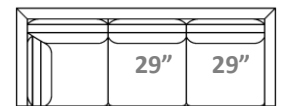

← 70" → ← 70" →

33" Cushions

#-68/2-LAF Sofa
16 yards

#-68/2-RAF Sofa
16 yards

← 84" → ← 84" →

40" Cushions

#-82-LAF Luxe Sofa
19 yards

#-82-RAF Luxe Sofa
19 yards

← 91" → ← 91" →

29" Cushions

#-89-LAF XL Sofa
21 yards

#-89-RAF XL Sofa
21 yards

← 96" →

#-89-LAF XL Corner Sofa
24 yards

← 96" →

#-89-RAF XL Corner Sofa
24 yards

← 36" →
← 38" →

#-40 Square Corner
10 yards

← 33" → ← 33" →

29" Cushions

#- 45T-RAF T-Chaise
13 yards

#- 45T-RAF T-Chaise
13 yards

Please note: T Cushion is not reversible
For RR Fabric, Box Seat Cushion Required
(Style Change charge will apply)