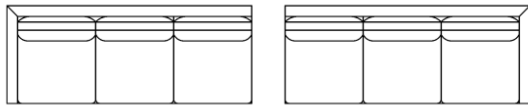

Seat Height: 19.5"

RR Fabric Recommended

**See "Steven Sofa" for further dimensions*

Individual Component Options:

← 62" → ← 62" →

29" Cushions

#-60-LAF Demi
15 yards

#-60-RAF Demi
15 yards

← 70" → ← 70" →

33" Cushions

#-68/2-LAF Sofa
16 yards

#-68/2-RAF Sofa
16 yards

← 84" → ← 84" →

40" Cushions

#-82-LAF Luxe Sofa
19 yards

#-82-RAF Luxe Sofa
19 yards

← 91" → ← 91" →

29" Cushions

#-89-LAF XL Sofa
21 yards

#-89-RAF XL Sofa
21 yards

← 96" →

#-89-LAF XL Corner Sofa
24 yards

← 96" →

#-89-RAF XL Corner Sofa
24 yards

← 36" →
← 38" →

#-40 Square Corner
10 yards

← 33" → ← 33" →

29" Cushions

#- 45T-RAF T-Chaise
13 yards

#- 45T-RAF T-Chaise
13 yards

Please note: T Cushion is not reversible
For RR Fabric, Box Seat Cushion Required
(Style Change charge will apply)