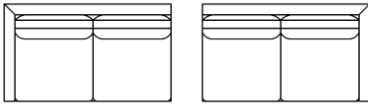

gresham house

3250 Ridgeway Dr. Unit 6
Mississauga, Ontario
L5L 5Y6
P 905 412 0362
F 905 412 0365

STEVEN SECTIONAL

Shallow Comfort: 36" (Model #9602)

Deep Comfort: 38" (Model #9604)

Arm Width: 4"

Arm Height: 28.5"

Seat Height: 19.5"

RR Fabric Recommended

**See "Steven Sofa" for further dimensions*

Individual Component Options:

← 62" → ← 62" →

29" Cushions

#-60-LAF Demi
15 yards

#-60-RAF Demi
15 yards

← 70" → ← 70" →

33" Cushions

#-68/2-LAF Sofa
16 yards

#-68/2-RAF Sofa
16 yards

← 84" → ← 84" →

40" Cushions

#-82-LAF Luxe Sofa
19 yards

#-82-RAF Luxe Sofa
19 yards