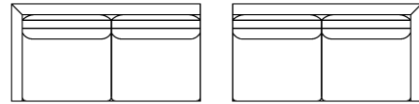

gresham house

3250 Ridgeway Dr. Unit 6
Mississauga, Ontario
L5L 5Y6
P 905 412 0362
F 905 412 0365

STEVEN SECTIONAL

Shallow Comfort: 36" (Model #9602)

Deep Comfort: 38" (Model #9604)

Arm Width: 4"

Arm Height: 28.5"

Seat Height: 19.5"

RR Fabric Recommended

**See "Steven Sofa" for further dimensions*

Individual Component Options:

← 62" → ← 62" →

29" Cushions

#-60-LAF Demi
15 yards

#-60-RAF Demi
15 yards

← 70" → ← 70" →

33" Cushions

#-68/2-LAF Sofa
16 yards

#-68/2-RAF Sofa
16 yards

← 84" → ← 84" →

40" Cushions

#-82-LAF Luxe Sofa
19 yards

#-82-RAF Luxe Sofa
19 yards