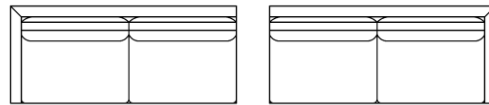

Seat Height: 19.5"

RR Fabric Recommended

**See "Steven Sofa" for further dimensions*

Individual Component Options:

← 62" → ← 62" →

29" Cushions

#-60-LAF Demi
15 yards

#-60-RAF Demi
15 yards

← 70" → ← 70" →

33" Cushions

#-68/2-LAF Sofa
16 yards

#-68/2-RAF Sofa
16 yards

← 84" → ← 84" →

40" Cushions

#-82-LAF Luxe Sofa
19 yards

#-82-RAF Luxe Sofa
19 yards

← 91" → ← 91" →

29" Cushions

#-89-LAF XL Sofa
21 yards

#-89-RAF XL Sofa
21 yards

← 96" →

#-89-LAF XL Corner Sofa
24 yards

← 96" →

#-89-RAF XL Corner Sofa
24 yards