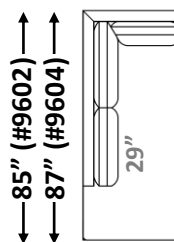

← 91" → ← 91" →

29" Cushions

#-89-LAF XL Sofa
21 yards

#-89-RAF XL Sofa
21 yards

← 96" →

#-89-LAF XL Corner Sofa
24 yards

← 96" →

#-89-RAF XL Corner Sofa
24 yards

← 36" →
← 38" →

#-40 Square Corner
10 yards

← 33" → ← 33" →

29" Cushions

#- 45T-RAF T-Chaise
13 yards

#- 45T-RAF T-Chaise
13 yards

Please note: T Cushion is not reversible
For RR Fabric, Box Seat Cushion Required
(Style Change charge will apply)

← 36" →

← 38" →

#-55-LAF Open Back Corner Chaise 19 yards

← 36" →

← 38" →

#-55-RAF Open Back Corner Chaise 19 yards

Please note: T Cushion is not reversible

**Customization available. Inquire with Showroom Sales for details.*