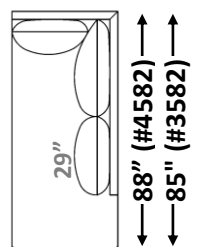

Arm Height: 25" - #3582 (36"D)

Arm Height: 25" - #4582 (39"D)

**See "Jasper Sofa" for further dimensions*

Individual Component Options:

63" 63"

29" Cushions

#-60-LAF Demi
15 yards

#-60-RAF Demi
15 yards

85" 85"

40" Cushions

#-82-LAF Luxe Sofa
19 yards

#-82-RAF Luxe Sofa
19 yards

92" 92"

29" Cushions

#-89-LAF XL Sofa
21 yards

#-89-RAF XL Sofa
21 yards

99" (#3582) 102" (#4582)
99" (#3582) 102" (#4582)

#-89-LAF XL Corner Sofa
24 yards

#-89-RAF XL Corner Sofa
24 yards

36" 39"

#-40 Square
Corner
10 yards

34" 34"

29" Cushions

#- 45T-LAF
T-Chaise
13 yards

#- 45T-RAF
T-Chaise
13 yards

36" 39"

#-55-LAF Open Back
Corner Chaise 19 yards

36" 39"

#-55-RAF Open Back
Corner Chaise 19 yards

Please note: T Cushion is not reversible

Please note: T Cushion is not reversible