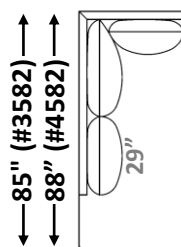

Arm Height: 25" - #3582 (36"D)

Arm Height: 25" - #4582 (39"D)

**See "Jasper Sofa" for further dimensions*

Individual Component Options:

63" 63"

29" Cushions

#-60-LAF Demi
15 yards

#-60-RAF Demi
15 yards

85" 85"

40" Cushions

#-82-LAF Luxe Sofa
19 yards

#-82-RAF Luxe Sofa
19 yards

92" 92"

29" Cushions

#-89-LAF XL Sofa
21 yards

#-89-RAF XL Sofa
21 yards

99" (#3582) 102" (#4582)
99" (#3582) 102" (#4582)

#-89-LAF XL Corner Sofa
24 yards

#-89-RAF XL Corner Sofa
24 yards

36" 39"

#-40 Square
Corner
10 yards

34" 34"

29" Cushions

#- 45T-LAF
T-Chaise
13 yards

#- 45T-RAF
T-Chaise
13 yards

36" 39"

#-55-LAF Open Back
Corner Chaise 19 yards

36" 39"

#-55-RAF Open Back
Corner Chaise 19 yards

Please note: T Cushion is not reversible

Please note: T Cushion is not reversible