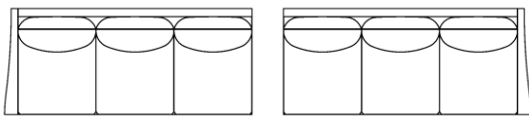

Arm Height: 25" - #3582 (36"D)

Arm Height: 25" - #4582 (39"D)

**See "Jasper Sofa" for further dimensions*

Individual Component Options:

63" 63"

29" Cushions

#-60-LAF Demi
15 yards

#-60-RAF Demi
15 yards

71" 71"

33" Cushions

#-68/2-LAF Sofa
16 yards

#-68/2-RAF Sofa
16 yards

73" 73"

34" Cushions

#-QS-LAF Queen
Sofa Bed 15 yards

#-QS-RAF Queen
Sofa Bed 15 yards

85" 85"

40" Cushions

#-82-LAF Luxe Sofa
19 yards

#-82-RAF Luxe Sofa
19 yards

92" 92"

29" Cushions

#-89-LAF XL Sofa
21 yards

#-89-RAF XL Sofa
21 yards

99" (#3582) 102" (#4582)
99" (#3582) 102" (#4582)

#-89-LAF XL Corner Sofa
24 yards

#-89-RAF XL Corner Sofa
24 yards

36" 39"

#-40 Square
Corner
10 yards

34" 34"

29" Cushions

#- 45T-LAF
T-Chaise
13 yards