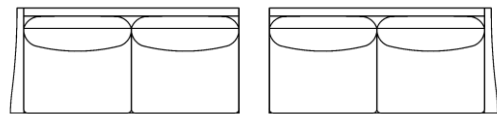

Arm Height: 25" - #3582 (36"D)

Arm Height: 25" - #4582 (39"D)

**See "Jasper Sofa" for further dimensions*

Individual Component Options:

63" 63"

29" Cushions

#-60-LAF Demi
15 yards

#-60-RAF Demi
15 yards

71" 71"

33" Cushions

#-68/2-LAF Sofa
16 yards

#-68/2-RAF Sofa
16 yards

73" 73"

34" Cushions

#-QS-LAF Queen
Sofa Bed 15 yards

#-QS-RAF Queen
Sofa Bed 15 yards

85" 85"

40" Cushions

#-82-LAF Luxe Sofa
19 yards

#-82-RAF Luxe Sofa
19 yards

92" 92"

29" Cushions

#-89-LAF XL Sofa
21 yards

#-89-RAF XL Sofa
21 yards