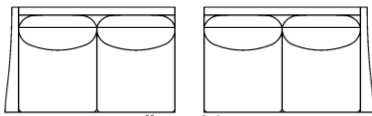

gresham house

3250 Ridgeway Dr. Unit 6
Mississauga, Ontario
L5L 5Y6
P 905 412 0362
F 905 412 0365

JASPER SECTIONAL

Shallow Comfort: 36" (Model #3582)

Deep Comfort: 39" (Model #4582)

Arm Width: 5"

Seat Height: 19"

Arm Height: 25" - #3582 (36"D)

Arm Height: 25" - #4582 (39"D)

**See "Jasper Sofa" for further dimensions*

Individual Component Options:

63" 63"

29" Cushions

#-60-LAF Demi
15 yards

#-60-RAF Demi
15 yards