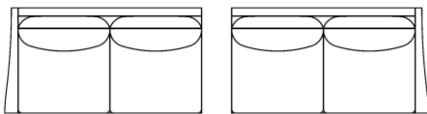

Arm Height: 25" - #3582 (36"D)

Arm Height: 25" - #4582 (39"D)

**See "Jasper Sofa" for further dimensions*

Individual Component Options:

63" 63"

29" Cushions

#-60-LAF Demi
15 yards

#-60-RAF Demi
15 yards

71" 71"

33" Cushions

#-68/2-LAF Sofa
16 yards

#-68/2-RAF Sofa
16 yards

73" 73"

34" Cushions

#-QS-LAF Queen
Sofa Bed 15 yards

#-QS-RAF Queen
Sofa Bed 15 yards

85" 85"

40" Cushions

#-82-LAF Luxe Sofa
19 yards

#-82-RAF Luxe Sofa
19 yards

92" 92"

29" Cushions

#-89-LAF XL Sofa
21 yards

#-89-RAF XL Sofa
21 yards