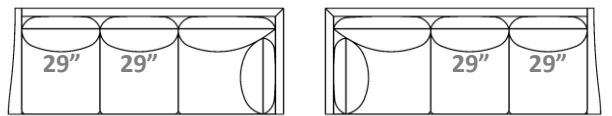

Arm Height: 25" - #3582 (36"D)

Arm Height: 25" - #4582 (39"D)

**See "Jasper Sofa" for further dimensions*

Individual Component Options:

63" 63"

29" Cushions

#-60-LAF Demi
15 yards

#-60-RAF Demi
15 yards

71" 71"

33" Cushions

#-68/2-LAF Sofa
16 yards

#-68/2-RAF Sofa
16 yards

73" 73"

34" Cushions

#-QS-LAF Queen
Sofa Bed 15 yards

#-QS-RAF Queen
Sofa Bed 15 yards

85" 85"

40" Cushions

#-82-LAF Luxe Sofa
19 yards

#-82-RAF Luxe Sofa
19 yards

92" 92"

29" Cushions

#-89-LAF XL Sofa
21 yards

#-89-RAF XL Sofa
21 yards

99" (#3582) 102" (#4582)
99" (#3582) 102" (#4582)

#-89-LAF XL Corner Sofa
24 yards

#-89-RAF XL Corner Sofa
24 yards

36" 39"

#-40 Square
Corner
10 yards

34" 34"

29" Cushions

#- 45T-LAF
T-Chaise
13 yards