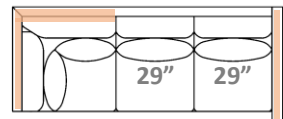

29" Cushions
#-89-LAF XL Sofa
25 yards

← 91" →

#-89-RAF XL Sofa
25 yards

← 100" →

#-89-LAF XL Corner Sofa
30 yards

← 100" →

#-89-RAF XL Corner Sofa
30 yards

← 38" →

38"
#-40-Square Corner
11 yards

← 33" →

29" Cushions
#-45-RAF Chaise
16 yards

← 33" →

#-45-RAF Chaise
16 yards

■ Leg Placement

*Customization available. Inquire with Showroom Sales for details.