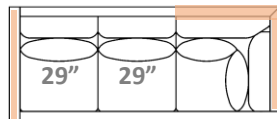

gresham house

3250 Ridgeway Dr. Unit 6
Mississauga, Ontario
L5L 5Y6
P 905 412 0362
F 905 412 0365

CLARK SECTIONAL

Deep Comfort: 41.5" (Model #9290)

Arm Width: 4"
Arm Height: 28"
Seat Height: 19"

Included:
1 x Feather lumbar toss per back cushion

Individual Component Options:

← 58" →

29" Cushions
#-60-Armless
16 yards

← 62" →

29" Cushions
#-60-LAF Demi
18 yards

← 62" →

#-60-RAF Demi
18 yards

← 70" →

33" Cushions
#-68-LAF Sofa
20 yards

← 70" →

#-68-RAF Sofa
20 yards

← 84" →

40" Cushions
#-82-LAF Luxe Sofa
22 yards

← 84" →

#-82-RAF Luxe Sofa
22 yards

← 91" →

29" Cushions
#-89-LAF XL Sofa
25 yards

← 91" →

#-89-RAF XL Sofa
25 yards

← 100" →

#-89-LAF XL Corner Sofa
30 yards

← 100" →

#-89-RAF XL Corner Sofa
30 yards

← 38" →