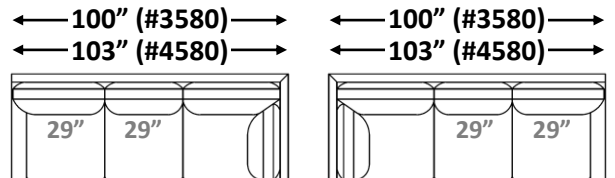

gresham house

3250 Ridgeway Dr. Unit 6
Mississauga, Ontario
L5L 5Y6
P 905 412 0362
F 905 412 0365

MANCHESTER SECTIONAL

Shallow Comfort: 36" (Model #3580)

Deep Comfort: 39" (Model #4580)

Arm Width: 5.5"

Arm Height: 23"

Seat Height: 19"

**See "MANCHESTER Sofa" for further dimensions*

Individual Component Options:

#-60-LAF Demi 15 yards
#-60-RAF Demi 15 yards

#-68/3-LAF Sofa 16 yards
#-68/3-RAF Sofa 16 yards

#-68/2-LAF Sofa 16 yards
#-68/2-RAF Sofa 16 yards

#-QS-LAF Queen Sofa Bed 15 yards
#-QS-RAF Queen Sofa Bed 15 yards

#-82-LAF Luxe Sofa 19 yards
#-82-RAF Luxe Sofa 19 yards

#-89-LAF XL Sofa 21 yards
#-89-RAF XL Sofa 21 yards

#-89-LAF XL Corner Sofa 24 yards
#-89-RAF XL Corner Sofa 24 yards

#-40 Square Corner 10 yards

#-45T-LAF T-Chaise 13 yards
#-45T-RAF T-Chaise 13 yards

Please note: T Cushion is not reversible

#-55-LAF Open Back Corner Chaise 19 yards

#-55-RAF Open Back Corner Chaise 19 yards