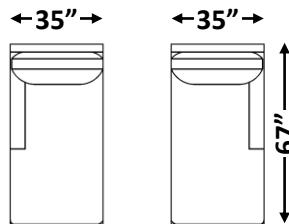

gresham house

3250 Ridgeway Dr. Unit 6
Mississauga, Ontario
L5L 5Y6
P 905 412 0362
F 905 412 0365

MANCHESTER SECTIONAL

Shallow Comfort: 36" (Model #3580)

Deep Comfort: 39" (Model #4580)

Arm Width: 5.5"

Arm Height: 23"

Seat Height: 19"

**See "MANCHESTER Sofa" for further dimensions*

Individual Component Options:

#-60-LAF Demi 15 yards
#-60-RAF Demi 15 yards

#-68/3-LAF Sofa 16 yards
#-68/3-RAF Sofa 16 yards

#-68/2-LAF Sofa 16 yards
#-68/2-RAF Sofa 16 yards

#-QS-LAF Queen Sofa Bed 15 yards
#-QS-RAF Queen Sofa Bed 15 yards

#-82-LAF Luxe Sofa 19 yards
#-82-RAF Luxe Sofa 19 yards

#-89-LAF XL Sofa 21 yards
#-89-RAF XL Sofa 21 yards

#-89-LAF XL Corner Sofa 24 yards
#-89-RAF XL Corner Sofa 24 yards

#-40 Square Corner 10 yards

#-45T-LAF T-Chaise 13 yards
#-45T-RAF T-Chaise 13 yards

Please note: T Cushion is not reversible

#-55-LAF Open Back Corner Chaise 19 yards

#-55-RAF Open Back Corner Chaise 19 yards