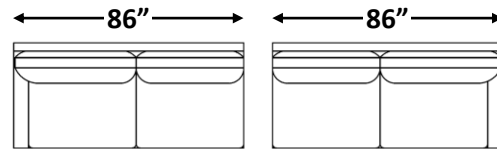

gresham house

3250 Ridgeway Dr. Unit 6
Mississauga, Ontario
L5L 5Y6
P 905 412 0362
F 905 412 0365

MANCHESTER SECTIONAL

Shallow Comfort: 36" (Model #3580)

Deep Comfort: 39" (Model #4580)

Arm Width: 5.5"

Arm Height: 23"

Seat Height: 19"

**See "MANCHESTER Sofa" for further dimensions*

Individual Component Options:

#-60-LAF Demi 15 yards
#-60-RAF Demi 15 yards

#-68/3-LAF Sofa 16 yards
#-68/3-RAF Sofa 16 yards

#-68/2-LAF Sofa 16 yards
#-68/2-RAF Sofa 16 yards

#-QS-LAF Queen Sofa Bed 15 yards
#-QS-RAF Queen Sofa Bed 15 yards

#-82-LAF Luxe Sofa 19 yards
#-82-RAF Luxe Sofa 19 yards

#-89-LAF XL Sofa 21 yards
#-89-RAF XL Sofa 21 yards

#-89-LAF XL Corner Sofa 24 yards
#-89-RAF XL Corner Sofa 24 yards

#-40 Square Corner 10 yards

#-45T-LAF T-Chaise 13 yards
#-45T-RAF T-Chaise 13 yards

Please note: T Cushion is not reversible

#-55-LAF Open Back Corner Chaise 19 yards

#-55-RAF Open Back Corner Chaise 19 yards