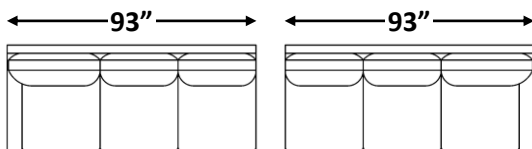

gresham house

3250 Ridgeway Dr. Unit 6
Mississauga, Ontario
L5L 5Y6
P 905 412 0362
F 905 412 0365

MANCHESTER SECTIONAL

Shallow Comfort: 36" (Model #3580)

Deep Comfort: 39" (Model #4580)

Arm Width: 5.5"

Arm Height: 23"

Seat Height: 19"

**See "MANCHESTER Sofa" for further dimensions*

Individual Component Options:

#-60-LAF Demi 15 yards
#-60-RAF Demi 15 yards

#-68/3-LAF Sofa 16 yards
#-68/3-RAF Sofa 16 yards

#-68/2-LAF Sofa 16 yards
#-68/2-RAF Sofa 16 yards

#-QS-LAF Queen Sofa Bed 15 yards
#-QS-RAF Queen Sofa Bed 15 yards

#-82-LAF Luxe Sofa 19 yards
#-82-RAF Luxe Sofa 19 yards

#-89-LAF XL Sofa 21 yards
#-89-RAF XL Sofa 21 yards

#-89-LAF XL Corner Sofa 24 yards
#-89-RAF XL Corner Sofa 24 yards

#-40 Square Corner 10 yards

#-45T-LAF T-Chaise 13 yards
#-45T-RAF T-Chaise 13 yards

Please note: T Cushion is not reversible

#-55-LAF Open Back Corner Chaise 19 yards

#-55-RAF Open Back Corner Chaise 19 yards