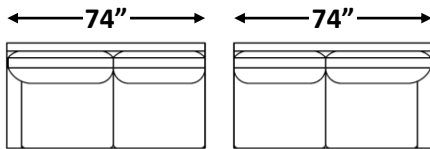

gresham house

3250 Ridgeway Dr. Unit 6
Mississauga, Ontario
L5L 5Y6
P 905 412 0362
F 905 412 0365

MANCHESTER SECTIONAL

Shallow Comfort: 36" (Model #3580)

Deep Comfort: 39" (Model #4580)

Arm Width: 5.5"

Arm Height: 23"

Seat Height: 19"

**See "MANCHESTER Sofa" for further dimensions*

Individual Component Options:

#-60-LAF Demi 15 yards
#-60-RAF Demi 15 yards

#-68/3-LAF Sofa 16 yards
#-68/3-RAF Sofa 16 yards

#-68/2-LAF Sofa 16 yards
#-68/2-RAF Sofa 16 yards

#-QS-LAF Queen Sofa Bed 15 yards
#-QS-RAF Queen Sofa Bed 15 yards

#-82-LAF Luxe Sofa 19 yards
#-82-RAF Luxe Sofa 19 yards

#-89-LAF XL Sofa 21 yards
#-89-RAF XL Sofa 21 yards

#-89-LAF XL Corner Sofa 24 yards
#-89-RAF XL Corner Sofa 24 yards

#-40 Square Corner 10 yards

#-45T-LAF T-Chaise 13 yards
#-45T-RAF T-Chaise 13 yards

Please note: T Cushion is not reversible

#-55-LAF Open Back Corner Chaise 19 yards

#-55-RAF Open Back Corner Chaise 19 yards