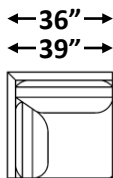

Seat Height: 19"

**See "MANCHESTER Sofa" for further dimensions*

Individual Component Options:

#-60-LAF Demi 15 yards
#-60-RAF Demi 15 yards

#-68/3-LAF Sofa 16 yards
#-68/3-RAF Sofa 16 yards

#-68/2-LAF Sofa 16 yards
#-68/2-RAF Sofa 16 yards

#-QS-LAF Queen Sofa Bed 15 yards
#-QS-RAF Queen Sofa Bed 15 yards

#-82-LAF Luxe Sofa 19 yards
#-82-RAF Luxe Sofa 19 yards

#-89-LAF XL Sofa 21 yards
#-89-RAF XL Sofa 21 yards

#-89-LAF XL Corner Sofa 24 yards
#-89-RAF XL Corner Sofa 24 yards

#-40 Square Corner 10 yards

#-45T-LAF T-Chaise 13 yards
#-45T-RAF T-Chaise 13 yards

Please note: T Cushion is not reversible

#-55-LAF Open Back Corner Chaise 19 yards

#-55-RAF Open Back Corner Chaise 19 yards