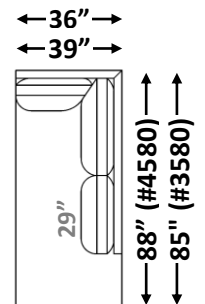

gresham house

3250 Ridgeway Dr. Unit 6
Mississauga, Ontario
L5L 5Y6
P 905 412 0362
F 905 412 0365

MANCHESTER SECTIONAL

Shallow Comfort: 36" (Model #3580)

Deep Comfort: 39" (Model #4580)

Arm Width: 5.5"

Arm Height: 23"

Seat Height: 19"

**See "MANCHESTER Sofa" for further dimensions*

Individual Component Options:

#-60-LAF Demi 15 yards
#-60-RAF Demi 15 yards

#-68/3-LAF Sofa 16 yards
#-68/3-RAF Sofa 16 yards

#-68/2-LAF Sofa 16 yards
#-68/2-RAF Sofa 16 yards

#-QS-LAF Queen Sofa Bed 15 yards
#-QS-RAF Queen Sofa Bed 15 yards

#-82-LAF Luxe Sofa 19 yards
#-82-RAF Luxe Sofa 19 yards

#-89-LAF XL Sofa 21 yards
#-89-RAF XL Sofa 21 yards

#-89-LAF XL Corner Sofa 24 yards
#-89-RAF XL Corner Sofa 24 yards

#-40 Square Corner 10 yards

#-45T-LAF T-Chaise 13 yards
#-45T-RAF T-Chaise 13 yards

Please note: T Cushion is not reversible

#-55-LAF Open Back Corner Chaise 19 yards

#-55-RAF Open Back Corner Chaise 19 yards