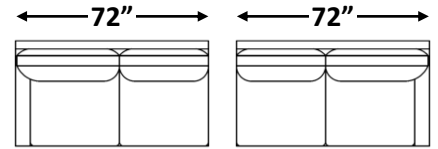

gresham house

3250 Ridgeway Dr. Unit 6
Mississauga, Ontario
L5L 5Y6
P 905 412 0362
F 905 412 0365

MANCHESTER SECTIONAL

Shallow Comfort: 36" (Model #3580)

Deep Comfort: 39" (Model #4580)

Arm Width: 5.5"

Arm Height: 23"

Seat Height: 19"

**See "MANCHESTER Sofa" for further dimensions*

Individual Component Options:

#-60-LAF Demi 15 yards
#-60-RAF Demi 15 yards

#-68/3-LAF Sofa 16 yards
#-68/3-RAF Sofa 16 yards

#-68/2-LAF Sofa 16 yards
#-68/2-RAF Sofa 16 yards

#-QS-LAF Queen Sofa Bed 15 yards
#-QS-RAF Queen Sofa Bed 15 yards

#-82-LAF Luxe Sofa 19 yards
#-82-RAF Luxe Sofa 19 yards

#-89-LAF XL Sofa 21 yards
#-89-RAF XL Sofa 21 yards

#-89-LAF XL Corner Sofa 24 yards
#-89-RAF XL Corner Sofa 24 yards

#-40 Square Corner 10 yards

#-45T-LAF T-Chaise 13 yards
#-45T-RAF T-Chaise 13 yards

Please note: T Cushion is not reversible

#-55-LAF Open Back Corner Chaise 19 yards

#-55-RAF Open Back Corner Chaise 19 yards