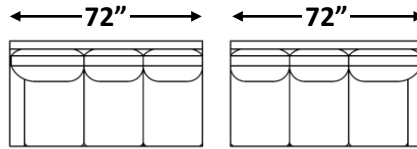

gresham house

3250 Ridgeway Dr. Unit 6
Mississauga, Ontario
L5L 5Y6
P 905 412 0362
F 905 412 0365

MANCHESTER SECTIONAL

Shallow Comfort: 36" (Model #3580)

Deep Comfort: 39" (Model #4580)

Arm Width: 5.5"

Arm Height: 23"

Seat Height: 19"

**See "MANCHESTER Sofa" for further dimensions*

Individual Component Options:

#-60-LAF Demi 15 yards
#-60-RAF Demi 15 yards

#-68/3-LAF Sofa 16 yards
#-68/3-RAF Sofa 16 yards

#-68/2-LAF Sofa 16 yards
#-68/2-RAF Sofa 16 yards

#-QS-LAF Queen Sofa Bed 15 yards
#-QS-RAF Queen Sofa Bed 15 yards

#-82-LAF Luxe Sofa 19 yards
#-82-RAF Luxe Sofa 19 yards

#-89-LAF XL Sofa 21 yards
#-89-RAF XL Sofa 21 yards

#-89-LAF XL Corner Sofa 24 yards
#-89-RAF XL Corner Sofa 24 yards

#-40 Square Corner 10 yards

#-45T-LAF T-Chaise 13 yards
#-45T-RAF T-Chaise 13 yards

Please note: T Cushion is not reversible

#-55-LAF Open Back Corner Chaise 19 yards

#-55-RAF Open Back Corner Chaise 19 yards