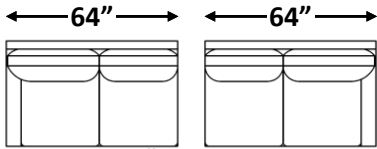

gresham house

3250 Ridgeway Dr. Unit 6
Mississauga, Ontario
L5L 5Y6
P 905 412 0362
F 905 412 0365

MANCHESTER SECTIONAL

Shallow Comfort: 36" (Model #3580)

Deep Comfort: 39" (Model #4580)

Arm Width: 5.5"

Arm Height: 23"

Seat Height: 19"

**See "MANCHESTER Sofa" for further dimensions*

Individual Component Options:

#-60-LAF Demi 15 yards
#-60-RAF Demi 15 yards

#-68/3-LAF Sofa 16 yards
#-68/3-RAF Sofa 16 yards

#-68/2-LAF Sofa 16 yards
#-68/2-RAF Sofa 16 yards

#-QS-LAF Queen Sofa Bed 15 yards
#-QS-RAF Queen Sofa Bed 15 yards

#-82-LAF Luxe Sofa 19 yards
#-82-RAF Luxe Sofa 19 yards

#-89-LAF XL Sofa 21 yards
#-89-RAF XL Sofa 21 yards

#-89-LAF XL Corner Sofa 24 yards
#-89-RAF XL Corner Sofa 24 yards

#-40 Square Corner 10 yards

#-45T-LAF T-Chaise 13 yards
#-45T-RAF T-Chaise 13 yards

Please note: T Cushion is not reversible

#-55-LAF Open Back Corner Chaise 19 yards

#-55-RAF Open Back Corner Chaise 19 yards