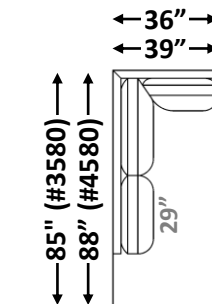

gresham house

3250 Ridgeway Dr. Unit 6
Mississauga, Ontario
L5L 5Y6
P 905 412 0362
F 905 412 0365

MANCHESTER SECTIONAL

Shallow Comfort: 36" (Model #3580)

Deep Comfort: 39" (Model #4580)

Arm Width: 5.5"

Arm Height: 23"

Seat Height: 19"

**See "MANCHESTER Sofa" for further dimensions*

Individual Component Options:

#-60-LAF Demi 15 yards
#-60-RAF Demi 15 yards

#-68/3-LAF Sofa 16 yards
#-68/3-RAF Sofa 16 yards

#-68/2-LAF Sofa 16 yards
#-68/2-RAF Sofa 16 yards

#-QS-LAF Queen Sofa Bed 15 yards
#-QS-RAF Queen Sofa Bed 15 yards

#-82-LAF Luxe Sofa 19 yards
#-82-RAF Luxe Sofa 19 yards

#-89-LAF XL Sofa 21 yards
#-89-RAF XL Sofa 21 yards

#-89-LAF XL Corner Sofa 24 yards
#-89-RAF XL Corner Sofa 24 yards

#-40 Square Corner 10 yards

#-45T-LAF T-Chaise 13 yards
#-45T-RAF T-Chaise 13 yards

Please note: T Cushion is not reversible

#-55-LAF Open Back Corner Chaise 19 yards

#-55-RAF Open Back Corner Chaise 19 yards