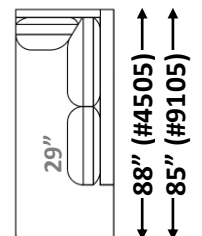

← 99" (#9002) →
← 102" (#4552) →

#-89-RAF XL Corner Sofa
21 yards

Centre Support Leg Required

← 36" →
← 39" →

**#-40 Square
Corner**
10 yards

← 34" → ← 34" →

29" Cushions

**#- 45T-LAF
T-Chaise**
13 yards

**#- 45T-RAF
T-Chaise**
13 yards

← 36" →
← 39" →

**#-55-LAF Open Back
Corner Chaise** 17 yards

Please note: T Cushion is not reversible

← 36" →
← 39" →

**#-55-RAF Open Back
Corner Chaise** 17 yards

Please note: T Cushion is not reversible