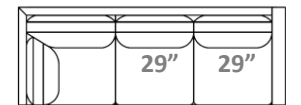

#-89-RAF XL Corner Sofa
21 yards

Centre Support Leg Required

← 36" →
← 39" →

**#-40 Square
Corner**
10 yards

← 34" →   ← 34" →