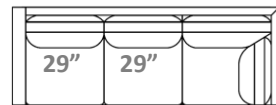

Seat Height: 18"

**See "Peter Sofa" for further dimensions*

Individual Component Options:

← 63" → ← 63" →

29" Cushions

#-60-LAF Demi
15 yards

#-60-RAF Demi
15 yards

← 71" → ← 71" →

33" Cushions

#-68/2-LAF Sofa
16 yards

#-68/2-RAF Sofa
16 yards

← 85" → ← 85" →

40" Cushions

#-82-LAF Luxe Sofa
19 yards

#-82-RAF Luxe Sofa
19 yards

← 92" → ← 92" →

29" Cushions

#-89-LAF XL Sofa
21 yards

#-89-RAF XL Sofa
21 yards

*Centre Support Leg
Required*

*Centre Support Leg
Required*

← 99" (#9002) →
← 102" (#4552) →

#-89-LAF XL Corner Sofa
21 yards

Centre Support Leg Required

← 99" (#9002) →
← 102" (#4552) →

#-89-RAF XL Corner Sofa
21 yards

Centre Support Leg Required

← 36" →
← 39" →

**#-40 Square
Corner**
10 yards

← 34" → ← 34" →

29" Cushions

**#- 45T-LAF
T-Chaise**
13 yards