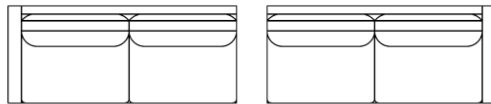

gresham house

3250 Ridgeway Dr. Unit 6
Mississauga, Ontario
L5L 5Y6
P 905 412 0362
F 905 412 0365

PETER SECTIONAL

Shallow Comfort: 36" (Model #9002)

Deep Comfort: 39" (Model #4552)

Arm Width: 5"

Arm Height: 23.5"

Seat Height: 18"

**See "Peter Sofa" for further dimensions*

Individual Component Options:

← 63" → ← 63" →

29" Cushions

#-60-LAF Demi
15 yards

#-60-RAF Demi
15 yards

← 71" → ← 71" →

33" Cushions

#-68/2-LAF Sofa
16 yards

#-68/2-RAF Sofa
16 yards

← 85" → ← 85" →

40" Cushions

#-82-LAF Luxe Sofa
19 yards

#-82-RAF Luxe Sofa
19 yards

← 92" → ← 92" →