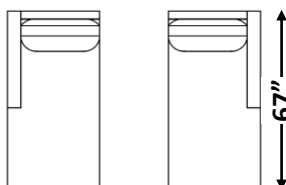

29" Cushions

#-89-LAF XL Sofa
21 yards

#-89-RAF XL Sofa
21 yards

*Centre Support Leg
Required*

*Centre Support Leg
Required*

← 99" (#9002) →
← 102" (#4552) →

#-89-LAF XL Corner Sofa
21 yards

Centre Support Leg Required

← 99" (#9002) →
← 102" (#4552) →

#-89-RAF XL Corner Sofa
21 yards

Centre Support Leg Required

← 36" →
← 39" →

**#-40 Square
Corner**
10 yards

← 34" → ← 34" →

29" Cushions

**#- 45T-LAF
T-Chaise**
13 yards

**#- 45T-RAF
T-Chaise**
13 yards

← 36" →
← 39" →

**#-55-LAF Open Back
Corner Chaise** 17 yards

Please note: T Cushion is not reversible

← 36" →
← 39" →

**#-55-RAF Open Back
Corner Chaise** 17 yards

Please note: T Cushion is not reversible