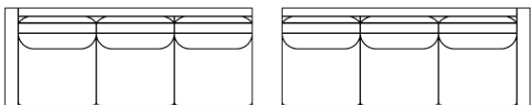

Seat Height: 18"

**See "Peter Sofa" for further dimensions*

Individual Component Options:

← 63" → ← 63" →

29" Cushions

#-60-LAF Demi
15 yards

#-60-RAF Demi
15 yards

← 71" → ← 71" →

33" Cushions

#-68/2-LAF Sofa
16 yards

#-68/2-RAF Sofa
16 yards

← 85" → ← 85" →

40" Cushions

#-82-LAF Luxe Sofa
19 yards

#-82-RAF Luxe Sofa
19 yards

← 92" → ← 92" →

29" Cushions

#-89-LAF XL Sofa
21 yards

#-89-RAF XL Sofa
21 yards

*Centre Support Leg
Required*

*Centre Support Leg
Required*

← 99" (#9002) →
← 102" (#4552) →

#-89-LAF XL Corner Sofa
21 yards

Centre Support Leg Required