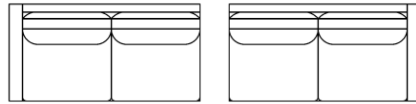

gresham house

3250 Ridgeway Dr. Unit 6
Mississauga, Ontario
L5L 5Y6
P 905 412 0362
F 905 412 0365

PETER SECTIONAL

Shallow Comfort: 36" (Model #9002)

Deep Comfort: 39" (Model #4552)

Arm Width: 5"

Arm Height: 23.5"

Seat Height: 18"

**See "Peter Sofa" for further dimensions*

Individual Component Options:

← 63" → ← 63" →

29" Cushions

#-60-LAF Demi
15 yards

#-60-RAF Demi
15 yards

← 71" → ← 71" →

33" Cushions

#-68/2-LAF Sofa
16 yards

#-68/2-RAF Sofa
16 yards

← 85" → ← 85" →

40" Cushions

#-82-LAF Luxe Sofa
19 yards

#-82-RAF Luxe Sofa
19 yards

← 92" → ← 92" →