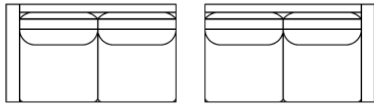

gresham house

3250 Ridgeway Dr. Unit 6
Mississauga, Ontario
L5L 5Y6
P 905 412 0362
F 905 412 0365

PETER SECTIONAL

Shallow Comfort: 36" (Model #9002)

Deep Comfort: 39" (Model #4552)

Arm Width: 5"

Arm Height: 23.5"

Seat Height: 18"

**See "Peter Sofa" for further dimensions*

Individual Component Options:

← 63" → ← 63" →

29" Cushions

#-60-LAF Demi
15 yards

#-60-RAF Demi
15 yards

← 71" → ← 71" →