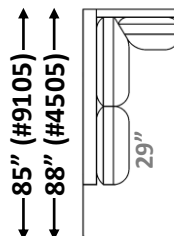

Seat Height: 18"

**See "Peter Sofa" for further dimensions*

Individual Component Options:

← 63" → ← 63" →

29" Cushions

#-60-LAF Demi
15 yards

#-60-RAF Demi
15 yards

← 71" → ← 71" →

29" Cushions

#-89-LAF XL Sofa
21 yards

#-89-RAF XL Sofa
21 yards

*Centre Support Leg
Required*

*Centre Support Leg
Required*

← 99" (#9002) →
← 102" (#4552) →

#-89-LAF XL Corner Sofa
21 yards

Centre Support Leg Required

← 99" (#9002) →
← 102" (#4552) →

#-89-RAF XL Corner Sofa
21 yards

Centre Support Leg Required

← 36" →
← 39" →

**#-40 Square
Corner**
10 yards

← 34" → ← 34" →

29" Cushions

**#- 45T-LAF
T-Chaise**
13 yards

**#- 45T-RAF
T-Chaise**
13 yards

← 36" →
← 39" →

**#-55-LAF Open Back
Corner Chaise** 17 yards

Please note: T Cushion is not reversible

← 36" →
← 39" →

**#-55-RAF Open Back
Corner Chaise** 17 yards

Please note: T Cushion is not reversible