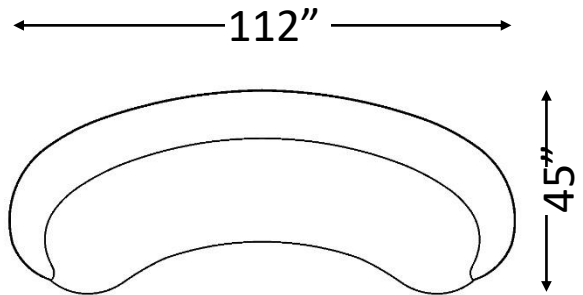

## Sage XL Sofa -112”L

### Standard features:

Welted with 11.5” Pullover Arm/Back  
Tight Box Seat (seam only) and Tight Back  
Seams on inside arm/back when required.  
Welt along base + outside back.

**Coordinating Pieces:** Chaise and Sofa

### #8008 Sofa

Outside Dimensions: 89”W x 43”D x 30”H

Inside dimensions:

Seat Depth: 22” Seat Width: 69”

Seat Height: 17” Arm Height: 24”

Please Note: tolerance of 1” is industry standard

### Sage #8008 XL Sofa (as pictured)

Outside Dimensions: 112”W x 45”D x 30”H

Inside dimensions:

Seat Depth: 22” Seat Width: 89”

Seat Height: 17” Arm Height: 24”

Please Note: tolerance of 1” is industry standard