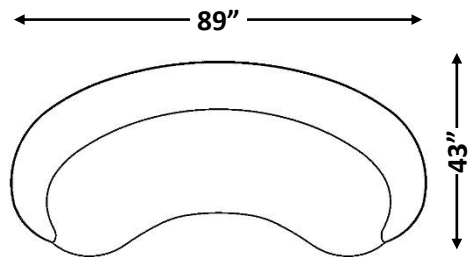

gresham house

3250 Ridgeway Dr. Unit 6
Mississauga, Ontario
L5L 5Y6
P 905 412 0362
F 905 412 0365

Sage Sofa – 89” L

Standard features:

Welted with 11.5” Pullover Arm/Back
Tight Box Seat (seam only) and Tight Back
Seams on inside arm/back when required.
Welt along base + outside back.
Coordinating Pieces: Chaise and XL Sofa

COM required: (plain Fabric): 15 yards – RR fabric Required

Note: see guide for required patterned fabric

COL required: 323 sq ft

Sage #8008 Sofa

Outside Dimensions: 89”W x 43”D x 30”H

Inside dimensions:

Seat Depth: 22” Seat Width: 69

Seat Height: 17” Arm Height: 24”

Please Note: tolerance of 1” is industry standard

Please Note: tolerance of 1” is industry standard

#8008 XL Sofa

Outside Dimensions: 112”W x 45”D x 30”H

Inside dimensions:

Seat Depth: 22” Seat Width: 89

Seat Height: 17” Arm Height: 24”

Please Note: tolerance of 1” is industry standard