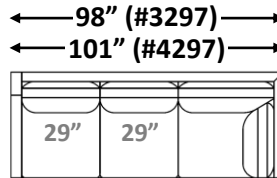

gresham house

3250 Ridgeway Dr. Unit 6
Mississauga, Ontario
L5L 5Y6
P 905 412 0362
F 905 412 0365

PHILLIP II SECTIONAL

Shallow Comfort: 36" (Model #3297)

Deep Comfort: 39" (Model #4297)

Arm Width: 4"

Arm Height: 24"

Seat Height: 18.5"

**See "Phillip Sofa" for further dimensions*

Individual Component Options:

29" Cushions

#-60-LAF Demi
15 yards

#-60-RAF Demi
15 yards

22" Cushions

#-68/3-LAF Sofa
16 yards

#-68/3-RAF Sofa
16 yards

33" Cushions

#-68/2-LAF Sofa
16 yards

#-68/2-RAF Sofa
16 yards

40" Cushions

#-82-LAF Luxe Sofa
19 yards

#-82-RAF Luxe Sofa
19 yards

29" Cushions

#-89-LAF XL Sofa
21 yards

#-89-RAF XL Sofa
21 yards

#-89-LAF XL Corner Sofa
24 yards

#-89-RAF XL Corner Sofa
24 yards

#-40 Square Corner
10 yards

29" Cushions

#-45-LAF Chaise
13 yards

#-45-RAF Chaise
13 yards