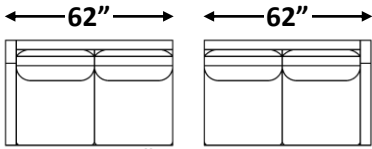

gresham house

3250 Ridgeway Dr. Unit 6
Mississauga, Ontario
L5L 5Y6
P 905 412 0362
F 905 412 0365

PHILLIP II SECTIONAL

Shallow Comfort: 36" (Model #3297)

Deep Comfort: 39" (Model #4297)

Arm Width: 4"

Arm Height: 24"

Seat Height: 18.5"

**See "Phillip Sofa" for further dimensions*

Individual Component Options:

29" Cushions

#-60-LAF Demi
15 yards

#-60-RAF Demi
15 yards

22" Cushions

#-68/3-LAF Sofa
16 yards

#-68/3-RAF Sofa
16 yards

33" Cushions

#-68/2-LAF Sofa
16 yards

#-68/2-RAF Sofa
16 yards

40" Cushions

#-82-LAF Luxe Sofa
19 yards

#-82-RAF Luxe Sofa
19 yards

29" Cushions

#-55-LAF Open Back Corner Chaise
17 yards

#-55-RAF Open Back Corner Chaise
17 yards

Please note: T Cushion is not reversible

**Customization available. Inquire with Showroom Sales for details.*