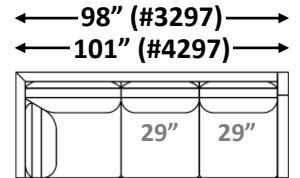

gresham house

3250 Ridgeway Dr. Unit 6
Mississauga, Ontario
L5L 5Y6
P 905 412 0362
F 905 412 0365

PHILLIP II SECTIONAL

Shallow Comfort: 36" (Model #3297)

Deep Comfort: 39" (Model #4297)

Arm Width: 4"

Arm Height: 24"

Seat Height: 18.5"

**See "Phillip Sofa" for further dimensions*

Individual Component Options:

29" Cushions

#-60-LAF Demi
15 yards

#-60-RAF Demi
15 yards

22" Cushions

#-68/3-LAF Sofa
16 yards

#-68/3-RAF Sofa
16 yards

33" Cushions

#-68/2-LAF Sofa
16 yards

#-68/2-RAF Sofa
16 yards

40" Cushions

#-82-LAF Luxe Sofa
19 yards

#-82-RAF Luxe Sofa
19 yards

29" Cushions

#-89-LAF XL Sofa
21 yards

#-89-RAF XL Sofa
21 yards

#-89-LAF XL Corner Sofa
24 yards

#-89-RAF XL Corner Sofa
24 yards

#-40 Square Corner
10 yards

29" Cushions

#-45-LAF Chaise
13 yards

#-45-RAF Chaise
13 yards