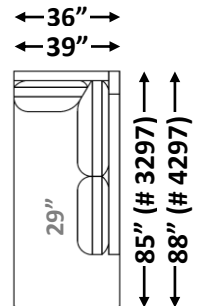

Seat Height: 18.5"

**See "Phillip Sofa" for further dimensions*

Individual Component Options:

29" Cushions

#-60-LAF Demi
15 yards

#-60-RAF Demi
15 yards

22" Cushions

#-68/3-LAF Sofa
16 yards

#-68/3-RAF Sofa
16 yards

33" Cushions

#-68/2-LAF Sofa
16 yards

#-68/2-RAF Sofa
16 yards

40" Cushions

#-82-LAF Luxe Sofa
19 yards

#-82-RAF Luxe Sofa
19 yards

29" Cushions

#-89-LAF XL Sofa
21 yards

#-89-RAF XL Sofa
21 yards

#-89-LAF XL Corner Sofa
24 yards

#-89-RAF XL Corner Sofa
24 yards

#-40 Square Corner
10 yards

29" Cushions

#-45-LAF Chaise
13 yards

#-45-RAF Chaise
13 yards

#-55-LAF Open Back Corner Chaise
17 yards

#-55-RAF Open Back Corner Chaise
17 yards

Please note: T Cushion is not reversible

**Customization available. Inquire with Showroom Sales for details.*