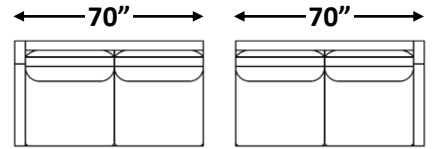

gresham house

3250 Ridgeway Dr. Unit 6
Mississauga, Ontario
L5L 5Y6
P 905 412 0362
F 905 412 0365

PHILLIP II SECTIONAL

Shallow Comfort: 36" (Model #3297)

Deep Comfort: 39" (Model #4297)

Arm Width: 4"

Arm Height: 24"

Seat Height: 18.5"

**See "Phillip Sofa" for further dimensions*

Individual Component Options:

29" Cushions

#-60-LAF Demi
15 yards

#-60-RAF Demi
15 yards

22" Cushions

#-68/3-LAF Sofa
16 yards

#-68/3-RAF Sofa
16 yards

33" Cushions

#-68/2-LAF Sofa
16 yards

#-68/2-RAF Sofa
16 yards

40" Cushions

#-82-LAF Luxe Sofa
19 yards

#-82-RAF Luxe Sofa
19 yards

29" Cushions

#-89-LAF XL Sofa
21 yards

#-89-RAF XL Sofa
21 yards

#-89-LAF XL Corner Sofa
24 yards

#-89-RAF XL Corner Sofa
24 yards

#-40 Square Corner
10 yards

29" Cushions

#-45-LAF Chaise
13 yards

#-45-RAF Chaise
13 yards