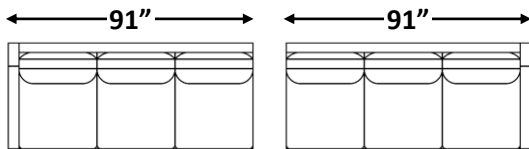

Seat Height: 18.5"

**See "Phillip Sofa" for further dimensions*

Individual Component Options:

29" Cushions

#-60-LAF Demi
15 yards

#-60-RAF Demi
15 yards

22" Cushions

#-68/3-LAF Sofa
16 yards

#-68/3-RAF Sofa
16 yards

33" Cushions

#-68/2-LAF Sofa
16 yards

#-68/2-RAF Sofa
16 yards

40" Cushions

#-82-LAF Luxe Sofa
19 yards

#-82-RAF Luxe Sofa
19 yards

29" Cushions

#-89-LAF XL Sofa
21 yards

#-89-RAF XL Sofa
21 yards

#-89-LAF XL Corner Sofa
24 yards

#-89-RAF XL Corner Sofa
24 yards

#-40 Square Corner
10 yards

29" Cushions

#-45-LAF Chaise
13 yards

#-45-RAF Chaise
13 yards