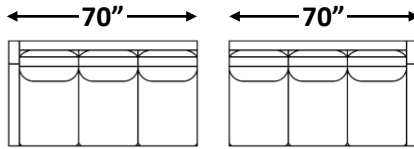

gresham house

3250 Ridgeway Dr. Unit 6
Mississauga, Ontario
L5L 5Y6
P 905 412 0362
F 905 412 0365

PHILLIP II SECTIONAL

Shallow Comfort: 36" (Model #3297)

Deep Comfort: 39" (Model #4297)

Arm Width: 4"

Arm Height: 24"

Seat Height: 18.5"

**See "Phillip Sofa" for further dimensions*

Individual Component Options:

29" Cushions

#-60-LAF Demi
15 yards

#-60-RAF Demi
15 yards

22" Cushions

#-68/3-LAF Sofa
16 yards

#-68/3-RAF Sofa
16 yards

33" Cushions

#-68/2-LAF Sofa
16 yards

#-68/2-RAF Sofa
16 yards

40" Cushions

#-82-LAF Luxe Sofa
19 yards

#-82-RAF Luxe Sofa
19 yards

29" Cushions

#-89-LAF XL Sofa
21 yards

#-89-RAF XL Sofa
21 yards

#-89-LAF XL Corner Sofa
24 yards

#-89-RAF XL Corner Sofa
24 yards

#-40 Square Corner
10 yards

29" Cushions

#-45-LAF Chaise
13 yards

#-45-RAF Chaise
13 yards