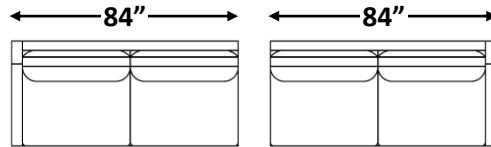

gresham house

3250 Ridgeway Dr. Unit 6
Mississauga, Ontario
L5L 5Y6
P 905 412 0362
F 905 412 0365

PHILLIP II SECTIONAL

Shallow Comfort: 36" (Model #3297)

Deep Comfort: 39" (Model #4297)

Arm Width: 4"

Arm Height: 24"

Seat Height: 18.5"

**See "Phillip Sofa" for further dimensions*

Individual Component Options:

29" Cushions

#-60-LAF Demi
15 yards

#-60-RAF Demi
15 yards

22" Cushions

#-68/3-LAF Sofa
16 yards

#-68/3-RAF Sofa
16 yards

33" Cushions

#-68/2-LAF Sofa
16 yards

#-68/2-RAF Sofa
16 yards

40" Cushions

#-82-LAF Luxe Sofa
19 yards

#-82-RAF Luxe Sofa
19 yards

29" Cushions

#-89-LAF XL Sofa
21 yards

#-89-RAF XL Sofa
21 yards

#-89-LAF XL Corner Sofa
24 yards

#-89-RAF XL Corner Sofa
24 yards

#-40 Square Corner
10 yards

29" Cushions

#-45-LAF Chaise
13 yards

#-45-RAF Chaise
13 yards