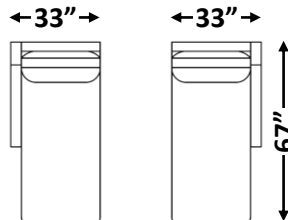

Seat Height: 18.5"

**See "Phillip Sofa" for further dimensions*

Individual Component Options:

29" Cushions

#-60-LAF Demi
15 yards

#-60-RAF Demi
15 yards

22" Cushions

#-68/3-LAF Sofa
16 yards

#-68/3-RAF Sofa
16 yards

33" Cushions

#-68/2-LAF Sofa
16 yards

#-68/2-RAF Sofa
16 yards

40" Cushions

#-82-LAF Luxe Sofa
19 yards

#-82-RAF Luxe Sofa
19 yards

29" Cushions

#-89-LAF XL Sofa
21 yards

#-89-RAF XL Sofa
21 yards

#-89-LAF XL Corner Sofa
24 yards

#-89-RAF XL Corner Sofa
24 yards

#-40 Square Corner
10 yards

29" Cushions

#-45-LAF Chaise
13 yards

#-45-RAF Chaise
13 yards

#-55-LAF Open Back Corner Chaise
17 yards

#-55-RAF Open Back Corner Chaise
17 yards

Please note: T Cushion is not reversible

**Customization available. Inquire with Showroom Sales for details.*