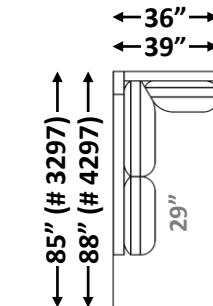

Seat Height: 18.5"

**See "Phillip Sofa" for further dimensions*

Individual Component Options:

29" Cushions

#-60-LAF Demi
15 yards

#-60-RAF Demi
15 yards

22" Cushions

#-68/3-LAF Sofa
16 yards

#-89-LAF XL Sofa
21 yards

#-89-RAF XL Sofa
21 yards

#-89-LAF XL Corner Sofa
24 yards

#-89-RAF XL Corner Sofa
24 yards

#-40 Square Corner
10 yards

29" Cushions

#-45-LAF Chaise
13 yards

#-45-RAF Chaise
13 yards

#-55-LAF Open Back Corner Chaise
17 yards

#-55-RAF Open Back Corner Chaise
17 yards

Please note: T Cushion is not reversible

**Customization available. Inquire with Showroom Sales for details.*