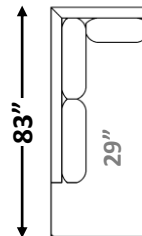

← 91" →      ← 91" →

29" Cushions

**#-89-LAF XL Sofa**  
19 yards  
\*Centre Support Leg  
Required\*

**#-89-RAF XL Sofa**  
19 yards  
\*Centre Support Leg  
Required\*

← 96" →      ← 96" →

**#-89-LAF XL Corner Sofa**  
20 yards  
\*Centre Support Leg  
Required\*

← 96" →

**#-89-RAF XL Corner Sofa**  
20 yards  
\*Centre Support Leg  
Required\*

← 34" →

**#-40 Square  
Corner**  
10 yards

← 33" →      ← 33" →

29" Cushions

**#-45T-RAF  
T-Chaise**  
11 yards

**#-45T-RAF  
T-Chaise**  
11 yards

← 34" →

**#-55-LAF Open Back  
Corner Chaise** 17 yards

← 34" →

**#-55-RAF Open Back  
Corner Chaise** 17 yards

Please note: T Cushion is not reversible  
For RR Fabric, Box Seat Cushion Required  
\*Style Change charge will apply\*