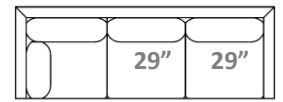

**#-68/2-LAF Sofa**  
14 yards

**#-68/2-RAF Sofa**  
14 yards

← 84" →      ← 84" →

40" Cushions

**#-82-LAF Luxe Sofa**  
17 yards  
Centre Leg (recessed)

**#-82-RAF Luxe Sofa**  
17 yards  
Centre Leg (recessed)

← 91" →      ← 91" →

29" Cushions

**#-89-LAF XL Sofa**  
19 yards  
\*Centre Support Leg  
Required\*

**#-89-RAF XL Sofa**  
19 yards  
\*Centre Support Leg  
Required\*

← 96" →      ← 96" →

**#-89-LAF XL Corner Sofa**  
20 yards  
\*Centre Support Leg  
Required\*

← 96" →

**#-89-RAF XL Corner Sofa**  
20 yards  
\*Centre Support Leg  
Required\*

← 34" →

**#-40 Square  
Corner**  
10 yards

← 33" →      ← 33" →

29" Cushions

**#-45T-RAF  
T-Chaise**  
11 yards

**#-45T-RAF  
T-Chaise**  
11 yards