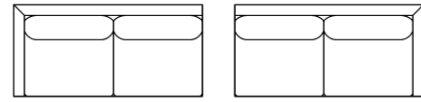

**gresham house**

3250 Ridgeway Dr. Unit 6  
Mississauga, Ontario  
L5L 5Y6  
P 905 412 0362  
F 905 412 0365

**ROBERT SECTIONAL**

**Shallow Comfort: 34" (Model #9256)**

Arm Width: 4"  
Arm Height: 28"  
Seat Height: 19"  
RR Fabric Recommended

*\*See "Robert Sofa" for further dimensions*

**Individual Component Options:**

← 62" →      ← 62" →

29" Cushions

**#-60-LAF Demi**  
12 yards

**#-60-RAF Demi**  
12 yards

← 70" →      ← 70" →

33" Cushions

**#-68/2-LAF Sofa**  
14 yards

**#-68/2-RAF Sofa**  
14 yards

← 84" →      ← 84" →

40" Cushions

**#-82-LAF Luxe Sofa**  
17 yards  
Centre Leg (recessed)

**#-82-RAF Luxe Sofa**  
17 yards  
Centre Leg (recessed)