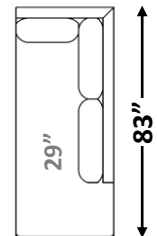

← 91" →      ← 91" →

29" Cushions

**#-89-LAF XL Sofa**  
19 yards  
\*Centre Support Leg  
Required\*

**#-89-RAF XL Sofa**  
19 yards  
\*Centre Support Leg  
Required\*

← 96" →      ← 96" →

**#-89-LAF XL Corner Sofa**  
20 yards  
\*Centre Support Leg  
Required\*

← 96" →

**#-89-RAF XL Corner Sofa**  
20 yards  
\*Centre Support Leg  
Required\*

← 34" →

**#-40 Square  
Corner**  
10 yards

← 33" →      ← 33" →

29" Cushions

**#-45T-RAF  
T-Chaise**  
11 yards

**#-45T-RAF  
T-Chaise**  
11 yards

← 34" →

**#-55-LAF Open Back  
Corner Chaise** 17 yards

← 34" →

**#-55-RAF Open Back  
Corner Chaise** 17 yards

Please note: T Cushion is not reversible  
For RR Fabric, Box Seat Cushion Required  
\*Style Change charge will apply\*