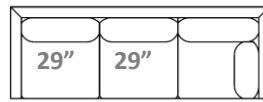

**gresham house**

3250 Ridgeway Dr. Unit 6  
Mississauga, Ontario  
L5L 5Y6  
P 905 412 0362  
F 905 412 0365

**ROBERT SECTIONAL**

**Shallow Comfort: 34" (Model #9256)**

Arm Width: 4"  
Arm Height: 28"  
Seat Height: 19"  
RR Fabric Recommended

**#-68/2-LAF Sofa**  
14 yards

**#-68/2-RAF Sofa**  
14 yards

← 84" →      ← 84" →

40" Cushions

**#-82-LAF Luxe Sofa**  
17 yards  
Centre Leg (recessed)

**#-82-RAF Luxe Sofa**  
17 yards  
Centre Leg (recessed)

← 91" →      ← 91" →

29" Cushions

**#-89-LAF XL Sofa**  
19 yards  
\*Centre Support Leg  
Required\*

**#-89-RAF XL Sofa**  
19 yards  
\*Centre Support Leg  
Required\*

← 96" →      ← 96" →

**#-89-LAF XL Corner Sofa**  
20 yards  
\*Centre Support Leg  
Required\*

← 96" →

**#-89-RAF XL Corner Sofa**  
20 yards  
\*Centre Support Leg  
Required\*

← 34" →

**#-40 Square  
Corner**  
10 yards

← 33" →      ← 33" →

29" Cushions

**#-45T-RAF  
T-Chaise**  
11 yards

**#-45T-RAF  
T-Chaise**  
11 yards