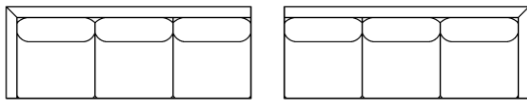

**gresham house**

3250 Ridgeway Dr. Unit 6  
Mississauga, Ontario  
L5L 5Y6  
P 905 412 0362  
F 905 412 0365

**ROBERT SECTIONAL**

**Shallow Comfort: 34" (Model #9256)**

Arm Width: 4"  
Arm Height: 28"  
Seat Height: 19"  
RR Fabric Recommended

*\*See "Robert Sofa" for further dimensions*

**Individual Component Options:**

← 62" →      ← 62" →

29" Cushions

**#-60-LAF Demi**  
12 yards

**#-60-RAF Demi**  
12 yards

← 70" →      ← 70" →

33" Cushions

**#-68/2-LAF Sofa**  
14 yards

**#-68/2-RAF Sofa**  
14 yards

← 84" →      ← 84" →

40" Cushions

**#-82-LAF Luxe Sofa**  
17 yards  
Centre Leg (recessed)

**#-82-RAF Luxe Sofa**  
17 yards  
Centre Leg (recessed)

← 91" →      ← 91" →

29" Cushions

**#-89-LAF XL Sofa**  
19 yards  
\*Centre Support Leg  
Required\*

**#-89-RAF XL Sofa**  
19 yards  
\*Centre Support Leg  
Required\*

← 96" →      ← 96" →

**#-89-LAF XL Corner Sofa**  
20 yards  
\*Centre Support Leg  
Required\*