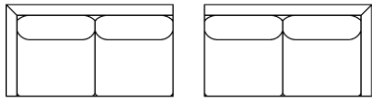

**gresham house**

3250 Ridgeway Dr. Unit 6  
Mississauga, Ontario  
L5L 5Y6  
P 905 412 0362  
F 905 412 0365

**ROBERT SECTIONAL**

**Shallow Comfort: 34" (Model #9256)**

Arm Width: 4"  
Arm Height: 28"  
Seat Height: 19"  
RR Fabric Recommended

*\*See "Robert Sofa" for further dimensions*

**Individual Component Options:**

← 62" →      ← 62" →

29" Cushions

**#-60-LAF Demi**  
12 yards

**#-60-RAF Demi**  
12 yards

← 70" →      ← 70" →

33" Cushions

**#-68/2-LAF Sofa**  
14 yards

**#-68/2-RAF Sofa**  
14 yards

← 84" →      ← 84" →

40" Cushions

**#-82-LAF Luxe Sofa**  
17 yards  
Centre Leg (recessed)

**#-82-RAF Luxe Sofa**  
17 yards  
Centre Leg (recessed)

← 34" →

**#-55-LAF Open Back  
Corner Chaise** 17 yards

← 34" →

**#-55-RAF Open Back  
Corner Chaise** 17 yards

Please note: T Cushion is not reversible  
For RR Fabric, Box Seat Cushion Required  
\*Style Change charge will apply\*