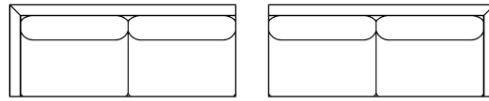

**gresham house**

3250 Ridgeway Dr. Unit 6  
Mississauga, Ontario  
L5L 5Y6  
P 905 412 0362  
F 905 412 0365

**ROBERT SECTIONAL**

**Shallow Comfort: 34" (Model #9256)**

Arm Width: 4"  
Arm Height: 28"  
Seat Height: 19"  
RR Fabric Recommended

*\*See "Robert Sofa" for further dimensions*

**Individual Component Options:**

← 62" →      ← 62" →

29" Cushions

**#-60-LAF Demi**  
12 yards

**#-60-RAF Demi**  
12 yards

← 70" →      ← 70" →

33" Cushions

**#-68/2-LAF Sofa**  
14 yards

**#-68/2-RAF Sofa**  
14 yards

← 84" →      ← 84" →

40" Cushions

**#-82-LAF Luxe Sofa**  
17 yards  
Centre Leg (recessed)

**#-82-RAF Luxe Sofa**  
17 yards  
Centre Leg (recessed)