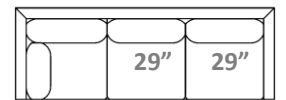

gresham house

3250 Ridgeway Dr. Unit 6
Mississauga, Ontario
L5L 5Y6
P 905 412 0362
F 905 412 0365

JOSEPH SECTIONAL

Shallow Comfort: 34" (Model #9252)

Arm Width: 4"
Arm Height: 28"
Seat Height: 19"
RR Fabric Recommended

**See "Joseph Sofa" for further dimensions*

Individual Component Options:

← 62" → ← 62" →

29" Cushions

#-60-LAF Demi
12 yards

#-60-RAF Demi
12 yards

← 70" → ← 70" →

33" Cushions

#-68/2-LAF Sofa
14 yards

#-68/2-RAF Sofa
14 yards

← 84" → ← 84" →

40" Cushions

#-82-LAF Luxe Sofa
17 yards
*Centre Support Leg
Required*

#-82-RAF Luxe Sofa
17 yards
*Centre Support Leg
Required*

← 91" → ← 91" →

29" Cushions

#-89-LAF XL Sofa
19 yards
*Centre Support Leg
Required*

#-89-RAF XL Sofa
19 yards
*Centre Support Leg
Required*

← 96" → ← 96" →

#-89-LAF XL Corner Sofa
20 yards
*Centre Support Leg
Required*

#-89-RAF XL Corner Sofa
20 yards
*Centre Support Leg
Required*