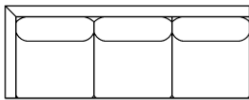

**See "Joseph Sofa" for further dimensions*

Individual Component Options:

← 62" → ← 62" →

29" Cushions

#-60-LAF Demi
12 yards

#-60-RAF Demi
12 yards

← 70" → ← 70" →

33" Cushions

#-68/2-LAF Sofa
14 yards

#-68/2-RAF Sofa
14 yards

← 84" → ← 84" →

40" Cushions

#-82-LAF Luxe Sofa
17 yards
*Centre Support Leg
Required*

#-82-RAF Luxe Sofa
17 yards
*Centre Support Leg
Required*

← 91" → ← 91" →

29" Cushions

#-89-LAF XL Sofa
19 yards
*Centre Support Leg
Required*

#-89-RAF XL Sofa
19 yards
*Centre Support Leg
Required*

← 96" → ← 96" →

#-89-LAF XL Corner Sofa
20 yards
*Centre Support Leg
Required*

#-89-RAF XL Corner Sofa
20 yards
*Centre Support Leg
Required*