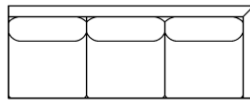

**See "Joseph Sofa" for further dimensions*

Individual Component Options:

← 62" → ← 62" →

29" Cushions

#-60-LAF Demi
12 yards

#-60-RAF Demi
12 yards

← 70" → ← 70" →

33" Cushions

#-68/2-LAF Sofa
14 yards

#-68/2-RAF Sofa
14 yards

← 84" → ← 84" →

40" Cushions

#-82-LAF Luxe Sofa
17 yards
*Centre Support Leg
Required*

#-82-RAF Luxe Sofa
17 yards
*Centre Support Leg
Required*

← 91" → ← 91" →

29" Cushions

#-89-LAF XL Sofa
19 yards
*Centre Support Leg
Required*

#-89-RAF XL Sofa
19 yards
*Centre Support Leg
Required*

← 96" → ← 96" →

#-89-LAF XL Corner Sofa
20 yards
*Centre Support Leg
Required*

#-89-RAF XL Corner Sofa
20 yards
*Centre Support Leg
Required*