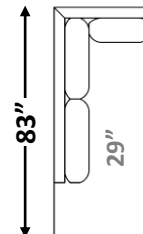

gresham house

3250 Ridgeway Dr. Unit 6
Mississauga, Ontario
L5L 5Y6
P 905 412 0362
F 905 412 0365

JOSEPH SECTIONAL

Shallow Comfort: 34" (Model #9252)

Arm Width: 4"
Arm Height: 28"
Seat Height: 19"
RR Fabric Recommended

29" Cushions

#-89-LAF XL Sofa
19 yards
*Centre Support Leg
Required*

#-89-RAF XL Sofa
19 yards
*Centre Support Leg
Required*

← 96" → ← 96" →

#-89-LAF XL Corner Sofa
20 yards
*Centre Support Leg
Required*

#-89-RAF XL Corner Sofa
20 yards
*Centre Support Leg
Required*

← 34" →

**#-40 Square
Corner**
10 yards

← 33" → ← 33" →

29" Cushions

**#- 45T-LAF
T-Chaise**
11 yards

**#- 45T-RAF
T-Chaise**
11 yards

← 34" →

**#-55-LAF Open Back
Corner Chaise** 17 yards

← 34" →

**#-55-RAF Open Back
Corner Chaise** 17 yards

Please note: T Cushion is not reversible

Please note: T Cushion is not reversible

For RR Fabric, Box Seat Cushion Required (Style Change charge will apply)