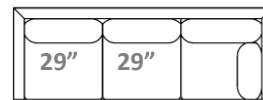

gresham house

3250 Ridgeway Dr. Unit 6
Mississauga, Ontario
L5L 5Y6
P 905 412 0362
F 905 412 0365

JOSEPH SECTIONAL

Shallow Comfort: 34" (Model #9252)

Arm Width: 4"
Arm Height: 28"
Seat Height: 19"
RR Fabric Recommended

**See "Joseph Sofa" for further dimensions*

Individual Component Options:

← 62" → ← 62" →

29" Cushions

#-60-LAF Demi
12 yards

#-60-RAF Demi
12 yards

← 70" → ← 70" →

33" Cushions

#-68/2-LAF Sofa
14 yards

#-68/2-RAF Sofa
14 yards

← 84" → ← 84" →

40" Cushions

#-82-LAF Luxe Sofa
17 yards
*Centre Support Leg
Required*

#-82-RAF Luxe Sofa
17 yards
*Centre Support Leg
Required*

← 91" → ← 91" →

29" Cushions

#-89-LAF XL Sofa
19 yards
*Centre Support Leg
Required*

#-89-RAF XL Sofa
19 yards
*Centre Support Leg
Required*

← 96" → ← 96" →

#-89-LAF XL Corner Sofa
20 yards
*Centre Support Leg
Required*

#-89-RAF XL Corner Sofa
20 yards
*Centre Support Leg
Required*