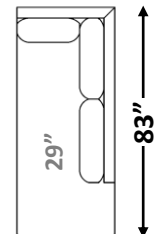

29" Cushions

#-89-LAF XL Sofa
19 yards
*Centre Support Leg
Required*

#-89-RAF XL Sofa
19 yards
*Centre Support Leg
Required*

← 96" → ← 96" →

#-89-LAF XL Corner Sofa
20 yards
*Centre Support Leg
Required*

#-89-RAF XL Corner Sofa
20 yards
*Centre Support Leg
Required*

← 34" →

**#-40 Square
Corner**
10 yards

← 33" → ← 33" →

29" Cushions

**#- 45T-LAF
T-Chaise**
11 yards

**#- 45T-RAF
T-Chaise**
11 yards

← 34" →

**#-55-LAF Open Back
Corner Chaise** 17 yards

← 34" →

**#-55-RAF Open Back
Corner Chaise** 17 yards

Please note: T Cushion is not reversible

Please note: T Cushion is not reversible

For RR Fabric, Box Seat Cushion Required (Style Change charge will apply)