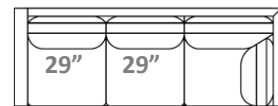

Seat Height: 19"

**See "Eric II Sofa" for further dimensions*

Individual Component Options:

← 63" → ← 63" →

29" Cushions

#-60-LAF Demi
15 yards

#-60-RAF Demi
15 yards

← 71" → ← 71" →

33" Cushions

#-68/2-LAF Sofa
16 yards

#-68/2-RAF Sofa
16 yards

← 85" → ← 85" →

40" Cushions

#-82-LAF Luxe Sofa
19 yards

#-82-RAF Luxe Sofa
19 yards

← 92" → ← 92" →

29" Cushions

#-89-LAF XL Sofa
21 yards

#-89-RAF XL Sofa
21 yards

← 99" (#9104) →
← 102" (#4654) →

#-89-LAF XL Corner Sofa
21 yards

← 99" (#9104) →
← 102" (#4654) →

#-89-RAF XL Corner Sofa
21 yards

← 36" →
← 39" →