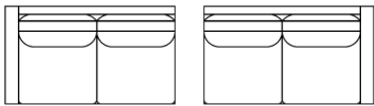

gresham house

3250 Ridgeway Dr. Unit 6
Mississauga, Ontario
L5L 5Y6
P 905 412 0362
F 905 412 0365

ERIC II SECTIONAL

Shallow Comfort: 36" (Model #9104)

Deep Comfort: 39" (Model #4654)

Arm Width: 5"

Arm Height: 24.5"

Seat Height: 19"

**See "Eric II Sofa" for further dimensions*

Individual Component Options:

← 63" → ← 63" →

29" Cushions

#-60-LAF Demi
15 yards

#-60-RAF Demi
15 yards

← 71" → ← 71" →

#-40 Square Corner
10 yards

← 34" → ← 34" →

29" Cushions

#- 45T-LAF T-Chaise
13 yards

#- 45T-RAF T-Chaise
13 yards

Please note: T Cushion is not reversible

← 36" →
← 39" →

#-55-LAF Open Back Corner Chaise
17 yards