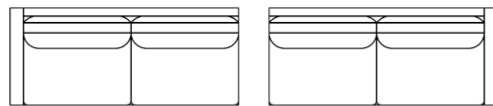

gresham house

3250 Ridgeway Dr. Unit 6
Mississauga, Ontario
L5L 5Y6
P 905 412 0362
F 905 412 0365

ERIC II SECTIONAL

Shallow Comfort: 36" (Model #9104)

Deep Comfort: 39" (Model #4654)

Arm Width: 5"

Arm Height: 24.5"

Seat Height: 19"

**See "Eric II Sofa" for further dimensions*

Individual Component Options:

← 63" → ← 63" →

29" Cushions

#-60-LAF Demi
15 yards

#-60-RAF Demi
15 yards

← 71" → ← 71" →

33" Cushions

#-68/2-LAF Sofa
16 yards

#-68/2-RAF Sofa
16 yards

← 85" → ← 85" →

40" Cushions

#-82-LAF Luxe Sofa
19 yards

#-82-RAF Luxe Sofa
19 yards

← 92" → ← 92" →