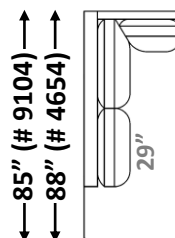

Seat Height: 19"

**See "Eric II Sofa" for further dimensions*

Individual Component Options:

← 63" → ← 63" →

29" Cushions

#-60-LAF Demi
15 yards

#-60-RAF Demi
15 yards

← 71" → ← 71" →

29" Cushions

#-89-LAF XL Sofa
21 yards

#-89-RAF XL Sofa
21 yards

← 99" (#9104) →
← 102" (#4654) →

#-89-LAF XL Corner Sofa
21 yards

← 99" (#9104) →
← 102" (#4654) →

#-89-RAF XL Corner Sofa
21 yards

← 36" →
← 39" →

#-40 Square Corner
10 yards

← 34" → ← 34" →

29" Cushions

#- 45T-LAF T-Chaise
13 yards

#- 45T-RAF T-Chaise
13 yards

Please note: T Cushion is not reversible

← 36" →
← 39" →

#-55-LAF Open Back Corner Chaise
17 yards

← 36" →
← 39" →

#-55-RAF Open Back Corner Chaise
17 yards

Please note: T Cushion is not reversible

**Customization available. Inquire with Showroom Sales for details.*