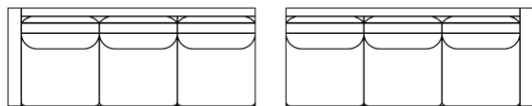

Seat Height: 19"

**See "Eric II Sofa" for further dimensions*

Individual Component Options:

← 63" → ← 63" →

29" Cushions

#-60-LAF Demi
15 yards

#-60-RAF Demi
15 yards

← 71" → ← 71" →

33" Cushions

#-68/2-LAF Sofa
16 yards

#-68/2-RAF Sofa
16 yards

← 85" → ← 85" →

40" Cushions

#-82-LAF Luxe Sofa
19 yards

#-82-RAF Luxe Sofa
19 yards

← 92" → ← 92" →

29" Cushions

#-89-LAF XL Sofa
21 yards

#-89-RAF XL Sofa
21 yards

← 99" (#9104) →
← 102" (#4654) →

#-89-LAF XL Corner Sofa
21 yards

← 99" (#9104) →
← 102" (#4654) →

#-89-RAF XL Corner Sofa
21 yards

← 36" →
← 39" →