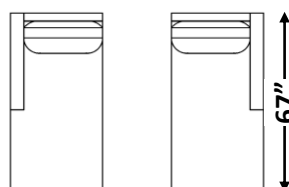

Seat Height: 19"

**See "Eric II Sofa" for further dimensions*

Individual Component Options:

← 63" → ← 63" →

29" Cushions

#-60-LAF Demi
15 yards

#-60-RAF Demi
15 yards

← 71" → ← 71" →

29" Cushions

#-89-LAF XL Sofa
21 yards

#-89-RAF XL Sofa
21 yards

← 99" (#9104) →
← 102" (#4654) →

#-89-LAF XL Corner Sofa
21 yards

← 99" (#9104) →
← 102" (#4654) →

#-89-RAF XL Corner Sofa
21 yards

← 36" →
← 39" →

#-40 Square Corner
10 yards

← 34" → ← 34" →

29" Cushions

#- 45T-LAF T-Chaise
13 yards

#- 45T-RAF T-Chaise
13 yards

Please note: T Cushion is not reversible

← 36" →
← 39" →

#-55-LAF Open Back Corner Chaise
17 yards