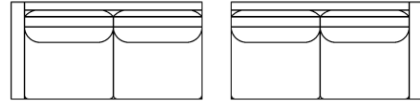

gresham house

3250 Ridgeway Dr. Unit 6
Mississauga, Ontario
L5L 5Y6
P 905 412 0362
F 905 412 0365

ERIC II SECTIONAL

Shallow Comfort: 36" (Model #9104)

Deep Comfort: 39" (Model #4654)

Arm Width: 5"

Arm Height: 24.5"

Seat Height: 19"

**See "Eric II Sofa" for further dimensions*

Individual Component Options:

← 63" → ← 63" →

29" Cushions

#-60-LAF Demi
15 yards

#-60-RAF Demi
15 yards

← 71" → ← 71" →

33" Cushions

#-68/2-LAF Sofa
16 yards

#-68/2-RAF Sofa
16 yards

← 85" → ← 85" →

40" Cushions

#-82-LAF Luxe Sofa
19 yards

#-82-RAF Luxe Sofa
19 yards

← 92" → ← 92" →