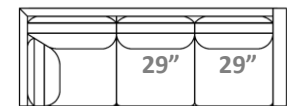

Seat Height: 19"

**See "Eric II Sofa" for further dimensions*

Individual Component Options:

← 63" → ← 63" →

29" Cushions

#-60-LAF Demi
15 yards

#-60-RAF Demi
15 yards

← 71" → ← 71" →

33" Cushions

#-68/2-LAF Sofa
16 yards

#-68/2-RAF Sofa
16 yards

← 85" → ← 85" →

40" Cushions

#-82-LAF Luxe Sofa
19 yards

#-82-RAF Luxe Sofa
19 yards

← 92" → ← 92" →

29" Cushions

#-89-LAF XL Sofa
21 yards

#-89-RAF XL Sofa
21 yards

← 99" (#9104) →
← 102" (#4654) →

#-89-LAF XL Corner Sofa
21 yards

← 99" (#9104) →
← 102" (#4654) →

#-89-RAF XL Corner Sofa
21 yards

← 36" →
← 39" →

#-40 Square Corner
10 yards

← 34" → ← 34" →

29" Cushions

#- 45T-LAF T-Chaise
13 yards

#- 45T-RAF T-Chaise
13 yards

Please note: T Cushion is not reversible

← 36" →
← 39" →

#-55-LAF Open Back Corner Chaise
17 yards