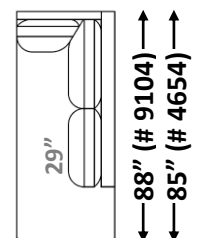

Seat Height: 19"

**See "Eric II Sofa" for further dimensions*

Individual Component Options:

← 63" → ← 63" →

29" Cushions

#-60-LAF Demi
15 yards

#-60-RAF Demi
15 yards

← 71" → ← 71" →

29" Cushions

#-89-LAF XL Sofa
21 yards

#-89-RAF XL Sofa
21 yards

← 99" (#9104) →
← 102" (#4654) →

#-89-LAF XL Corner Sofa
21 yards

← 99" (#9104) →
← 102" (#4654) →

#-89-RAF XL Corner Sofa
21 yards

← 36" →
← 39" →

#-40 Square Corner
10 yards

← 34" → ← 34" →

29" Cushions

#- 45T-LAF T-Chaise
13 yards

#- 45T-RAF T-Chaise
13 yards

Please note: T Cushion is not reversible

← 36" →
← 39" →

#-55-LAF Open Back Corner Chaise
17 yards

← 36" →
← 39" →

#-55-RAF Open Back Corner Chaise
17 yards

Please note: T Cushion is not reversible

**Customization available. Inquire with Showroom Sales for details.*