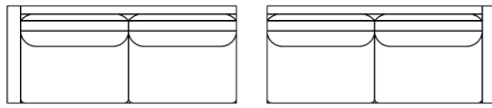

## ERIC SECTIONAL

**Shallow Comfort: 36" (Model #9004)**

**Deep Comfort: 39" (Model #4554)**

Arm Width: 5"

Arm Height: 24.5"

Seat Height: 19"

*\*See "Eric Sofa" for further dimensions*

### Individual Component Options:

63" 63"

29" Cushions

#-60-LAF Demi  
15 yards

#-60-RAF Demi  
15 yards

71" 71"

33" Cushions

#-68/2-LAF Sofa  
16 yards

#-68/2-RAF Sofa  
16 yards

85" 85"

40" Cushions

#-82-LAF Luxe Sofa  
19 yards

#-82-RAF Luxe Sofa  
19 yards

92" 92"

29" Cushions

#-89-LAF XL Sofa  
21 yards