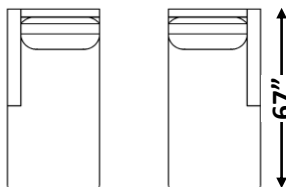

#-68/2-RAF Sofa  
16 yards

85" 85"

40" Cushions

#-82-LAF Luxe Sofa  
19 yards

#-82-RAF Luxe Sofa  
19 yards

92" 92"

29" Cushions

#-89-LAF XL Sofa  
21 yards

#-89-RAF XL Sofa  
21 yards

99" (#9004)  
102" (#4554)

#-89-LAF XL Corner Sofa  
21 yards

99" (#9004)  
102" (#4554)

#-89-RAF XL Corner Sofa  
21 yards

36"  
39"

#-40 Square  
Corner  
10 yards

34" 34"

29" Cushions

#- 45T-LAF  
T-Chaise  
13 yards

#- 45T-RAF  
T-Chaise  
13 yards

36"  
39"

#-55-LAF Open Back  
Corner Chaise 17 yards

36"  
39"

#-55-RAF Open Back  
Corner Chaise 17 yards

Please note: T Cushion is not reversible