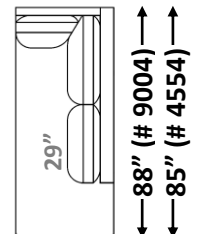

#-89-RAF XL Sofa  
21 yards

99" (#9004)  
102" (#4554)

#-89-LAF XL Corner Sofa  
21 yards

99" (#9004)  
102" (#4554)

#-89-RAF XL Corner Sofa  
21 yards

36"  
39"

#-40 Square  
Corner  
10 yards

34" 34"

29" Cushions

#- 45T-LAF  
T-Chaise  
13 yards

#- 45T-RAF  
T-Chaise  
13 yards

36"  
39"

#-55-LAF Open Back  
Corner Chaise 17 yards

36"  
39"

#-55-RAF Open Back  
Corner Chaise 17 yards

Please note: T Cushion is not reversible