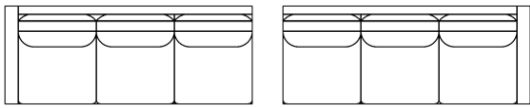

## ERIC SECTIONAL

**Shallow Comfort: 36" (Model #9004)**

**Deep Comfort: 39" (Model #4554)**

Arm Width: 5"

Arm Height: 24.5"

Seat Height: 19"

*\*See "Eric Sofa" for further dimensions*

### Individual Component Options:

63" 63"

29" Cushions

#-60-LAF Demi  
15 yards

#-60-RAF Demi  
15 yards

71" 71"

33" Cushions

#-68/2-LAF Sofa  
16 yards

#-68/2-RAF Sofa  
16 yards

85" 85"

40" Cushions

#-82-LAF Luxe Sofa  
19 yards

#-82-RAF Luxe Sofa  
19 yards

92" 92"

29" Cushions

#-89-LAF XL Sofa  
21 yards

#-89-RAF XL Sofa  
21 yards

99" (#9004)  
102" (#4554)

#-89-LAF XL Corner Sofa  
21 yards

99" (#9004)  
102" (#4554)

#-89-RAF XL Corner Sofa  
21 yards

36"  
39"

#-40 Square  
Corner  
10 yards

34" 34"