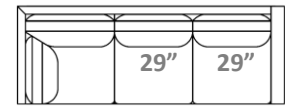

## ERIC SECTIONAL

**Shallow Comfort: 36" (Model #9004)**

**Deep Comfort: 39" (Model #4554)**

Arm Width: 5"

Arm Height: 24.5"

Seat Height: 19"

*\*See "Eric Sofa" for further dimensions*

### Individual Component Options:

63" 63"

29" Cushions

#-60-LAF Demi  
15 yards

#-60-RAF Demi  
15 yards

71" 71"

33" Cushions

#-68/2-LAF Sofa  
16 yards

#-68/2-RAF Sofa  
16 yards

85" 85"

40" Cushions

#-82-LAF Luxe Sofa  
19 yards

#-82-RAF Luxe Sofa  
19 yards

92" 92"

29" Cushions

#-89-LAF XL Sofa  
21 yards

#-89-RAF XL Sofa  
21 yards

99" (#9004)  
102" (#4554)

#-89-LAF XL Corner Sofa  
21 yards

99" (#9004)  
102" (#4554)

#-89-RAF XL Corner Sofa  
21 yards

36"  
39"

#-40 Square  
Corner  
10 yards

34" 34"