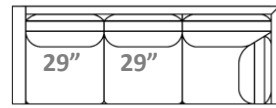

## ERIC SECTIONAL

**Shallow Comfort: 36" (Model #9004)**

**Deep Comfort: 39" (Model #4554)**

Arm Width: 5"

Arm Height: 24.5"

Seat Height: 19"

*\*See "Eric Sofa" for further dimensions*

### Individual Component Options:

63" 63"

29" Cushions

#-60-LAF Demi  
15 yards

#-60-RAF Demi  
15 yards

71" 71"

33" Cushions

#-68/2-LAF Sofa  
16 yards

#-68/2-RAF Sofa  
16 yards

85" 85"

40" Cushions

#-82-LAF Luxe Sofa  
19 yards

#-82-RAF Luxe Sofa  
19 yards

92" 92"

29" Cushions

#-89-LAF XL Sofa  
21 yards

#-89-RAF XL Sofa  
21 yards

99" (#9004)  
102" (#4554)

#-89-LAF XL Corner Sofa  
21 yards

99" (#9004)  
102" (#4554)

#-89-RAF XL Corner Sofa  
21 yards

36"  
39"

#-40 Square  
Corner  
10 yards

34" 34"