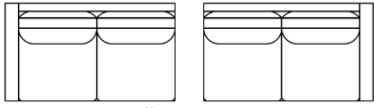

## ERIC SECTIONAL

**Shallow Comfort: 36" (Model #9004)**

**Deep Comfort: 39" (Model #4554)**

Arm Width: 5"

Arm Height: 24.5"

Seat Height: 19"

*\*See "Eric Sofa" for further dimensions*

### Individual Component Options:

63" 63"

29" Cushions

#-60-LAF Demi  
15 yards

#-60-RAF Demi  
15 yards

71" 71"

33" Cushions

#-68/2-LAF Sofa  
16 yards