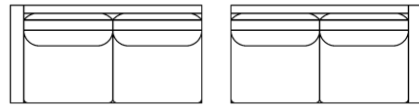

## ERIC SECTIONAL

**Shallow Comfort: 36" (Model #9004)**

**Deep Comfort: 39" (Model #4554)**

Arm Width: 5"

Arm Height: 24.5"

Seat Height: 19"

*\*See "Eric Sofa" for further dimensions*

### Individual Component Options:

63" 63"

29" Cushions

#-60-LAF Demi  
15 yards

#-60-RAF Demi  
15 yards

71" 71"

33" Cushions

#-68/2-LAF Sofa  
16 yards

#-68/2-RAF Sofa  
16 yards

85" 85"

40" Cushions

#-82-LAF Luxe Sofa  
19 yards

#-82-RAF Luxe Sofa  
19 yards

92" 92"

29" Cushions

#-89-LAF XL Sofa  
21 yards