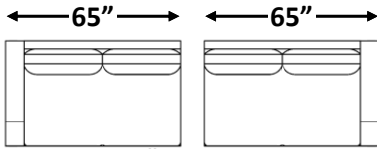

gresham house

3250 Ridgeway Dr. Unit 6
Mississauga, Ontario
L5L 5Y6
P 905 412 0362
F 905 412 0365

CHRISTOPHER SECTIONAL

Shallow Comfort: 36" (Model #3614)

Deep Comfort: 39" (Model #4614)

Arm Width: 7"

Arm Height: 26.5"

Seat Height: 19"

**See "Christopher Sofa" for further dimensions*

Individual Component Options:

29" Cushions

#-60-LAF Demi
15 yards

#-60-RAF Demi
15 yards

33" Cushions

#-68/2-LAF Sofa
16 yards

#-68/2-RAF Sofa
16 yards

40" Cushions

#-82-LAF Luxe Sofa
19 yards

#-82-RAF Luxe Sofa
19 yards

29" Cushions

#-89-LAF XL Sofa
21 yards

#-89-RAF XL Sofa
21 yards

#-89-LAF XL Corner Sofa
24 yards