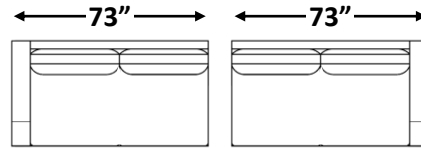

gresham house

3250 Ridgeway Dr. Unit 6
Mississauga, Ontario
L5L 5Y6
P 905 412 0362
F 905 412 0365

CHRISTOPHER SECTIONAL

Shallow Comfort: 36" (Model #3614)

Deep Comfort: 39" (Model #4614)

Arm Width: 7"

Arm Height: 26.5"

Seat Height: 19"

**See "Christopher Sofa" for further dimensions*

Individual Component Options:

29" Cushions

#-60-LAF Demi
15 yards

#-60-RAF Demi
15 yards

33" Cushions

#-68/2-LAF Sofa
16 yards

#-68/2-RAF Sofa
16 yards

40" Cushions

#-82-LAF Luxe Sofa
19 yards

#-82-RAF Luxe Sofa
19 yards

29" Cushions

#-89-LAF XL Sofa
21 yards

#-89-RAF XL Sofa
21 yards

#-89-LAF XL Corner Sofa
24 yards

#-89-RAF XL Corner Sofa
24 yards

#-40 Square Corner
10 yards

29" Cushions

#- 45-LAF Chaise
13 yards

#- 45-RAF Chaise
13 yards

#-55-LAF Open Back Corner Chaise
19 yards

#-55-RAF Open Back Corner Chaise
19 yards