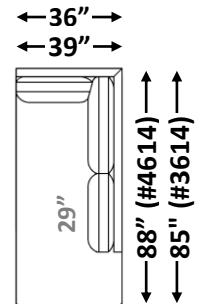

gresham house

3250 Ridgeway Dr. Unit 6
Mississauga, Ontario
L5L 5Y6
P 905 412 0362
F 905 412 0365

CHRISTOPHER SECTIONAL

Shallow Comfort: 36" (Model #3614)

Deep Comfort: 39" (Model #4614)

Arm Width: 7"

Arm Height: 26.5"

Seat Height: 19"

**See "Christopher Sofa" for further dimensions*

Individual Component Options:

29" Cushions

#-60-LAF Demi
15 yards

#-60-RAF Demi
15 yards

33" Cushions

#-68/2-LAF Sofa
16 yards

#-68/2-RAF Sofa
16 yards

40" Cushions

#-82-LAF Luxe Sofa
19 yards

#-82-RAF Luxe Sofa
19 yards

29" Cushions

#-89-LAF XL Sofa
21 yards

#-89-RAF XL Sofa
21 yards

#-89-LAF XL Corner Sofa
24 yards

#-89-RAF XL Corner Sofa
24 yards

#-40 Square Corner
10 yards

29" Cushions

#- 45-LAF Chaise
13 yards

#- 45-RAF Chaise
13 yards

#-55-LAF Open Back Corner Chaise
19 yards

#-55-RAF Open Back Corner Chaise
19 yards