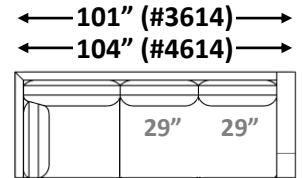

gresham house

3250 Ridgeway Dr. Unit 6
Mississauga, Ontario
L5L 5Y6
P 905 412 0362
F 905 412 0365

CHRISTOPHER SECTIONAL

Shallow Comfort: 36" (Model #3614)

Deep Comfort: 39" (Model #4614)

Arm Width: 7"

Arm Height: 26.5"

Seat Height: 19"

**See "Christopher Sofa" for further dimensions*

Individual Component Options:

29" Cushions

#-60-LAF Demi
15 yards

#-60-RAF Demi
15 yards

33" Cushions

#-68/2-LAF Sofa
16 yards

#-68/2-RAF Sofa
16 yards

40" Cushions

#-82-LAF Luxe Sofa
19 yards

#-82-RAF Luxe Sofa
19 yards

29" Cushions

#-89-LAF XL Sofa
21 yards

#-89-RAF XL Sofa
21 yards

#-89-LAF XL Corner Sofa
24 yards

#-89-RAF XL Corner Sofa
24 yards

#-40 Square Corner
10 yards

29" Cushions

#- 45-LAF Chaise
13 yards

#- 45-RAF Chaise
13 yards

#-55-LAF Open Back Corner Chaise
19 yards

#-55-RAF Open Back Corner Chaise
19 yards