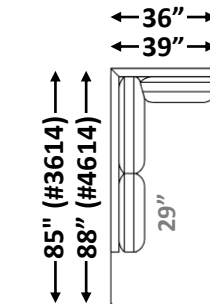

gresham house

3250 Ridgeway Dr. Unit 6
Mississauga, Ontario
L5L 5Y6
P 905 412 0362
F 905 412 0365

CHRISTOPHER SECTIONAL

Shallow Comfort: 36" (Model #3614)

Deep Comfort: 39" (Model #4614)

Arm Width: 7"

Arm Height: 26.5"

Seat Height: 19"

**See "Christopher Sofa" for further dimensions*

Individual Component Options:

29" Cushions

#-60-LAF Demi
15 yards

#-60-RAF Demi
15 yards

33" Cushions

#-68/2-LAF Sofa
16 yards

#-68/2-RAF Sofa
16 yards

40" Cushions

#-82-LAF Luxe Sofa
19 yards

#-82-RAF Luxe Sofa
19 yards

29" Cushions

#-89-LAF XL Sofa
21 yards

#-89-RAF XL Sofa
21 yards

#-89-LAF XL Corner Sofa
24 yards

#-89-RAF XL Corner Sofa
24 yards

#-40 Square Corner
10 yards

29" Cushions

#- 45-LAF Chaise
13 yards

#- 45-RAF Chaise
13 yards

#-55-LAF Open Back Corner Chaise
19 yards

#-55-RAF Open Back Corner Chaise
19 yards