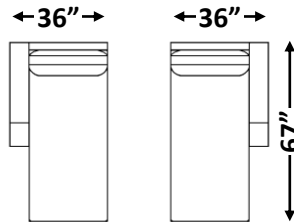

gresham house

3250 Ridgeway Dr. Unit 6
Mississauga, Ontario
L5L 5Y6
P 905 412 0362
F 905 412 0365

CHRISTOPHER SECTIONAL

Shallow Comfort: 36" (Model #3614)

Deep Comfort: 39" (Model #4614)

Arm Width: 7"

Arm Height: 26.5"

Seat Height: 19"

**See "Christopher Sofa" for further dimensions*

Individual Component Options:

29" Cushions

#-60-LAF Demi
15 yards

#-60-RAF Demi
15 yards

33" Cushions

#-68/2-LAF Sofa
16 yards

#-68/2-RAF Sofa
16 yards

40" Cushions

#-82-LAF Luxe Sofa
19 yards

#-82-RAF Luxe Sofa
19 yards

29" Cushions

#-89-LAF XL Sofa
21 yards

#-89-RAF XL Sofa
21 yards

#-89-LAF XL Corner Sofa
24 yards

#-89-RAF XL Corner Sofa
24 yards

#-40 Square Corner
10 yards

29" Cushions

#- 45-LAF Chaise
13 yards

#- 45-RAF Chaise
13 yards

#-55-LAF Open Back Corner Chaise
19 yards

#-55-RAF Open Back Corner Chaise
19 yards