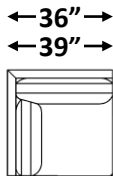

Seat Height: 19"

**See "Christopher Sofa" for further dimensions*

Individual Component Options:

29" Cushions

#-60-LAF Demi
15 yards

#-60-RAF Demi
15 yards

33" Cushions

#-68/2-LAF Sofa
16 yards

#-68/2-RAF Sofa
16 yards

40" Cushions

#-82-LAF Luxe Sofa
19 yards

#-82-RAF Luxe Sofa
19 yards

29" Cushions

#-89-LAF XL Sofa
21 yards

#-89-RAF XL Sofa
21 yards

#-89-LAF XL Corner Sofa
24 yards

#-89-RAF XL Corner Sofa
24 yards

#-40 Square Corner
10 yards

29" Cushions

#- 45-LAF Chaise
13 yards

#- 45-RAF Chaise
13 yards

#-55-LAF Open Back Corner Chaise
19 yards

#-55-RAF Open Back Corner Chaise
19 yards