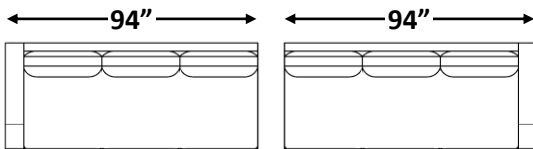

gresham house

3250 Ridgeway Dr. Unit 6
Mississauga, Ontario
L5L 5Y6
P 905 412 0362
F 905 412 0365

CHRISTOPHER SECTIONAL

Shallow Comfort: 36" (Model #3614)

Deep Comfort: 39" (Model #4614)

Arm Width: 7"

Arm Height: 26.5"

Seat Height: 19"

**See "Christopher Sofa" for further dimensions*

Individual Component Options:

29" Cushions

#-60-LAF Demi
15 yards

#-60-RAF Demi
15 yards

33" Cushions

#-68/2-LAF Sofa
16 yards

#-68/2-RAF Sofa
16 yards

40" Cushions

#-82-LAF Luxe Sofa
19 yards

#-82-RAF Luxe Sofa
19 yards

29" Cushions

#-89-LAF XL Sofa
21 yards

#-89-RAF XL Sofa
21 yards

#-89-LAF XL Corner Sofa
24 yards