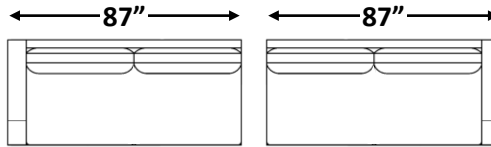

gresham house

3250 Ridgeway Dr. Unit 6
Mississauga, Ontario
L5L 5Y6
P 905 412 0362
F 905 412 0365

CHRISTOPHER SECTIONAL

Shallow Comfort: 36" (Model #3614)

Deep Comfort: 39" (Model #4614)

Arm Width: 7"

Arm Height: 26.5"

Seat Height: 19"

**See "Christopher Sofa" for further dimensions*

Individual Component Options:

29" Cushions

#-60-LAF Demi
15 yards

#-60-RAF Demi
15 yards

33" Cushions

#-68/2-LAF Sofa
16 yards

#-68/2-RAF Sofa
16 yards

40" Cushions

#-82-LAF Luxe Sofa
19 yards

#-82-RAF Luxe Sofa
19 yards

29" Cushions

#-89-LAF XL Sofa
21 yards

#-89-RAF XL Sofa
21 yards

#-89-LAF XL Corner Sofa
24 yards