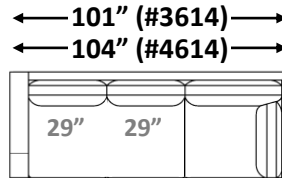

gresham house

3250 Ridgeway Dr. Unit 6
Mississauga, Ontario
L5L 5Y6
P 905 412 0362
F 905 412 0365

CHRISTOPHER SECTIONAL

Shallow Comfort: 36" (Model #3614)

Deep Comfort: 39" (Model #4614)

Arm Width: 7"

Arm Height: 26.5"

Seat Height: 19"

**See "Christopher Sofa" for further dimensions*

Individual Component Options:

29" Cushions

#-60-LAF Demi
15 yards

#-60-RAF Demi
15 yards

33" Cushions

#-68/2-LAF Sofa
16 yards

#-68/2-RAF Sofa
16 yards

40" Cushions

#-82-LAF Luxe Sofa
19 yards

#-82-RAF Luxe Sofa
19 yards

29" Cushions

#-89-LAF XL Sofa
21 yards

#-89-RAF XL Sofa
21 yards

#-89-LAF XL Corner Sofa
24 yards

#-89-RAF XL Corner Sofa
24 yards

#-40 Square Corner
10 yards

29" Cushions

#- 45-LAF Chaise
13 yards

#- 45-RAF Chaise
13 yards

#-55-LAF Open Back Corner Chaise
19 yards

#-55-RAF Open Back Corner Chaise
19 yards