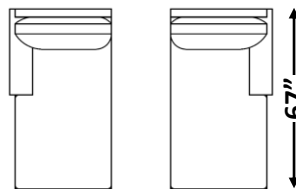

89" 89"

40" Cushions

#-82-LAF Luxe Sofa  
19 yards

#-82-RAF Luxe Sofa  
19 yards

96" 96"

29" Cushions

#-89-LAF XL Sofa  
21 yards

#-89-RAF XL Sofa  
21 yards

103" (#9070) 103" (#9070)

106" (#9072) 106" (#9072)

#-89-LAF XL Corner Sofa  
24 yards

#-89-RAF XL Corner Sofa  
24 yards

36"  
39"

#-40 Square  
Corner  
10 yards

38" 38"

29" Cushions

#-45T-LAF  
Chaise  
13 yards

#-45T-RAF  
Chaise  
13 yards

36"  
39"

#-55-LAF Open Back  
Corner Chaise 19 yards

36"  
39"

#-55-RAF Open Back  
Corner Chaise 19 yards

Please note: T Cushion is not reversible