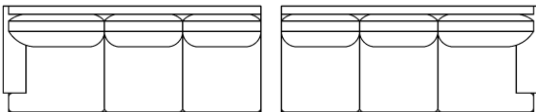

Arm Height: 24"

Seat Height: 19"

*\*See "Carl Sofa" for further dimensions*

**Individual Component Options:**

67" 67"

29" Cushions

#-60-LAF Demi  
15 yards

#-60-RAF Demi  
15 yards

89" 89"

40" Cushions

#-82-LAF Luxe Sofa  
19 yards

#-82-RAF Luxe Sofa  
19 yards

96" 96"

29" Cushions

#-89-LAF XL Sofa  
21 yards

#-89-RAF XL Sofa  
21 yards

103" (#9070) 103" (#9070)

106" (#9072) 106" (#9072)

#-89-LAF XL Corner Sofa  
24 yards

#-89-RAF XL Corner Sofa  
24 yards

36"  
39"

#-40 Square  
Corner  
10 yards

38" 38"

29" Cushions