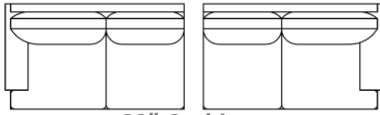

**gresham house**

3250 Ridgeway Dr. Unit 6  
Mississauga, Ontario  
L5L 5Y6  
P 905 412 0362  
F 905 412 0365

**CARL SECTIONAL**

**Shallow Comfort: 36" (Model #9070)**

**Deep Comfort: 39" (Model #9072)**

Arm Width: 8.5"

Arm Height: 24"

Seat Height: 19"

*\*See "Carl Sofa" for further dimensions*

**Individual Component Options:**

67" 67"

29" Cushions

#-60-LAF Demi  
15 yards

#-60-RAF Demi  
15 yards