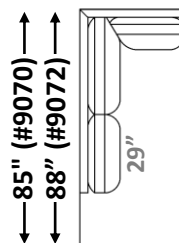

Arm Height: 24"

Seat Height: 19"

*\*See "Carl Sofa" for further dimensions*

**Individual Component Options:**

67" 67"

29" Cushions

#-60-LAF Demi  
15 yards

#-60-RAF Demi  
15 yards

89" 89"

40" Cushions

#-82-LAF Luxe Sofa  
19 yards

#-82-RAF Luxe Sofa  
19 yards

96" 96"

29" Cushions

#-89-LAF XL Sofa  
21 yards

#-89-RAF XL Sofa  
21 yards

103" (#9070) 103" (#9070)

106" (#9072) 106" (#9072)

#-89-LAF XL Corner Sofa  
24 yards

#-89-RAF XL Corner Sofa  
24 yards

36"  
39"

#-40 Square  
Corner  
10 yards

38" 38"

29" Cushions

#-45T-LAF  
Chaise  
13 yards

#-45T-RAF  
Chaise  
13 yards

36"  
39"

#-55-LAF Open Back  
Corner Chaise 19 yards

36"  
39"

#-55-RAF Open Back  
Corner Chaise 19 yards

Please note: T Cushion is not reversible