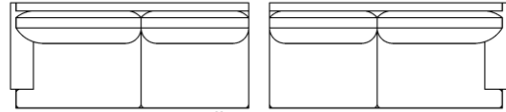

Arm Height: 24"

Seat Height: 19"

*\*See "Carl Sofa" for further dimensions*

**Individual Component Options:**

67" 67"

29" Cushions

#-60-LAF Demi  
15 yards

#-60-RAF Demi  
15 yards

75" 75"

33" Cushions

#-68/2-LAF Sofa  
16 yards

#-68/2-RAF Sofa  
16 yards

77" 77"

34" Cushions

#-QS-LAF Queen  
Sofa Bed 15 yards

#-QS-RAF Queen  
Sofa Bed 15 yards

89" 89"

40" Cushions

#-82-LAF Luxe Sofa  
19 yards

#-82-RAF Luxe Sofa  
19 yards

96" 96"

29" Cushions

#-89-LAF XL Sofa  
21 yards

#-89-RAF XL Sofa  
21 yards