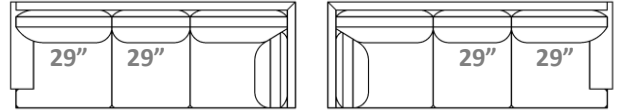

**gresham house**

3250 Ridgeway Dr. Unit 6  
Mississauga, Ontario  
L5L 5Y6  
P 905 412 0362  
F 905 412 0365

**CARL SECTIONAL**

**Shallow Comfort: 36" (Model #9070)**

**Deep Comfort: 39" (Model #9072)**

Arm Width: 8.5"

Arm Height: 24"

Seat Height: 19"

*\*See "Carl Sofa" for further dimensions*

**Individual Component Options:**

67" 67"

29" Cushions

#-60-LAF Demi  
15 yards

#-60-RAF Demi  
15 yards

89" 89"

40" Cushions

#-82-LAF Luxe Sofa  
19 yards

#-82-RAF Luxe Sofa  
19 yards

96" 96"

29" Cushions

#-89-LAF XL Sofa  
21 yards

#-89-RAF XL Sofa  
21 yards

103" (#9070) 103" (#9070)

106" (#9072) 106" (#9072)

#-89-LAF XL Corner Sofa  
24 yards

#-89-RAF XL Corner Sofa  
24 yards

36"  
39"

#-40 Square  
Corner  
10 yards

38" 38"

29" Cushions