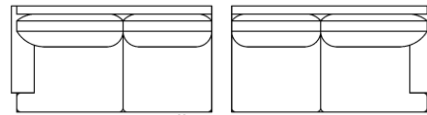

Arm Height: 24"

Seat Height: 19"

*\*See "Carl Sofa" for further dimensions*

**Individual Component Options:**

67" 67"

29" Cushions

#-60-LAF Demi  
15 yards

#-60-RAF Demi  
15 yards

75" 75"

33" Cushions

#-68/2-LAF Sofa  
16 yards

#-68/2-RAF Sofa  
16 yards

77" 77"

34" Cushions

#-QS-LAF Queen  
Sofa Bed 15 yards

#-QS-RAF Queen  
Sofa Bed 15 yards