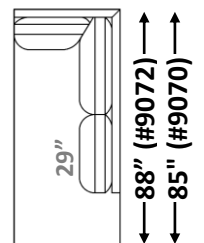

Arm Height: 24"

Seat Height: 19"

*\*See "Carl Sofa" for further dimensions*

**Individual Component Options:**

67" 67"

29" Cushions

#-60-LAF Demi  
15 yards

#-60-RAF Demi  
15 yards

103" (#9070) 103" (#9070)

106" (#9072) 106" (#9072)

#-89-LAF XL Corner Sofa  
24 yards

#-89-RAF XL Corner Sofa  
24 yards

36"  
39"

#-40 Square  
Corner  
10 yards

38" 38"

29" Cushions

#-45T-LAF  
Chaise  
13 yards

#-45T-RAF  
Chaise  
13 yards

36"  
39"

#-55-LAF Open Back  
Corner Chaise 19 yards

36"  
39"

#-55-RAF Open Back  
Corner Chaise 19 yards

Please note: T Cushion is not reversible