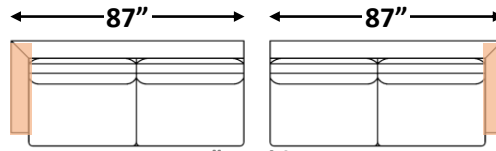

gresham house

3250 Ridgeway Dr. Unit 6
Mississauga, Ontario
L5L 5Y6
P 905 412 0362
F 905 412 0365

ARTHUR SECTIONAL

Shallow Comfort: 39" (Model #9281)

Deep Comfort: 42" (Model #9280)

Arm Width: 6.5"

Arm Height: 26"

Seat Height: 19"

RR Fabric Recommended

Individual Component Options:

#-60-LAF Demi 16 yards
#-60-RAF Demi 16 yards

#-68-LAF Sofa 18 yards
#-68-RAF Sofa 18 yards

#-82-LAF Luxe Sofa 22 yards
#-82-RAF Luxe Sofa 22 yards

#-89-LAF XL Sofa 23 yards
#-89-RAF XL Sofa 23 yards

#-89-LAF XL Corner Sofa 25 yards
#-89-RAF XL Corner Sofa 25 yards

#-40 Square Corner 11 yards

#-45-LAF Chaise 14 yards
#-45-RAF Chaise 14 yards

Leg Placement