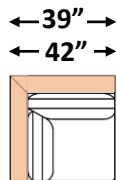

gresham house

3250 Ridgeway Dr. Unit 6
Mississauga, Ontario
L5L 5Y6
P 905 412 0362
F 905 412 0365

ARTHUR SECTIONAL

Shallow Comfort: 39" (Model #9281)

Deep Comfort: 42" (Model #9280)

Arm Width: 6.5"

Arm Height: 26"

Seat Height: 19"

RR Fabric Recommended

Individual Component Options:

#-60-LAF Demi 16 yards
#-60-RAF Demi 16 yards

#-68-LAF Sofa 18 yards
#-68-RAF Sofa 18 yards

#-82-LAF Luxe Sofa 22 yards
#-82-RAF Luxe Sofa 22 yards

#-89-LAF XL Sofa 23 yards
#-89-RAF XL Sofa 23 yards

#-89-LAF XL Corner Sofa 25 yards
#-89-RAF XL Corner Sofa 25 yards

#-40 Square Corner 11 yards

#-45-LAF Chaise 14 yards
#-45-RAF Chaise 14 yards

Leg Placement