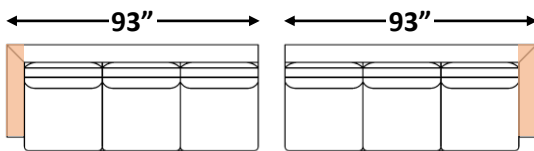

gresham house

3250 Ridgeway Dr. Unit 6
Mississauga, Ontario
L5L 5Y6
P 905 412 0362
F 905 412 0365

ARTHUR SECTIONAL

Shallow Comfort: 39" (Model #9281)

Deep Comfort: 42" (Model #9280)

Arm Width: 6.5"

Arm Height: 26"

Seat Height: 19"

RR Fabric Recommended

Individual Component Options:

#-60-LAF Demi 16 yards
#-60-RAF Demi 16 yards

#-68-LAF Sofa 18 yards
#-68-RAF Sofa 18 yards

#-82-LAF Luxe Sofa 22 yards
#-82-RAF Luxe Sofa 22 yards

#-89-LAF XL Sofa 23 yards
#-89-RAF XL Sofa 23 yards

#-89-LAF XL Corner Sofa 25 yards
#-89-RAF XL Corner Sofa 25 yards

#-40 Square Corner 11 yards

#-45-LAF Chaise 14 yards
#-45-RAF Chaise 14 yards

Leg Placement