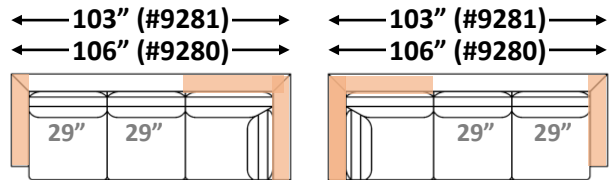

gresham house

3250 Ridgeway Dr. Unit 6
Mississauga, Ontario
L5L 5Y6
P 905 412 0362
F 905 412 0365

ARTHUR SECTIONAL

Shallow Comfort: 39" (Model #9281)

Deep Comfort: 42" (Model #9280)

Arm Width: 6.5"

Arm Height: 26"

Seat Height: 19"

RR Fabric Recommended

Individual Component Options:

#-60-LAF Demi 16 yards
#-60-RAF Demi 16 yards

#-68-LAF Sofa 18 yards
#-68-RAF Sofa 18 yards

#-82-LAF Luxe Sofa 22 yards
#-82-RAF Luxe Sofa 22 yards

#-89-LAF XL Sofa 23 yards
#-89-RAF XL Sofa 23 yards

#-89-LAF XL Corner Sofa 25 yards
#-89-RAF XL Corner Sofa 25 yards

#-40 Square Corner 11 yards

#-45-LAF Chaise 14 yards
#-45-RAF Chaise 14 yards

Leg Placement