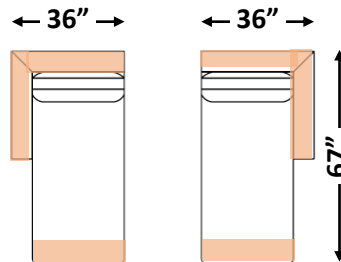

gresham house

3250 Ridgeway Dr. Unit 6
Mississauga, Ontario
L5L 5Y6
P 905 412 0362
F 905 412 0365

ARTHUR SECTIONAL

Shallow Comfort: 39" (Model #9281)

Deep Comfort: 42" (Model #9280)

Arm Width: 6.5"

Arm Height: 26"

Seat Height: 19"

RR Fabric Recommended

Individual Component Options:

#-60-LAF Demi 16 yards
#-60-RAF Demi 16 yards

#-68-LAF Sofa 18 yards
#-68-RAF Sofa 18 yards

#-82-LAF Luxe Sofa 22 yards
#-82-RAF Luxe Sofa 22 yards

#-89-LAF XL Sofa 23 yards
#-89-RAF XL Sofa 23 yards

#-89-LAF XL Corner Sofa 25 yards
#-89-RAF XL Corner Sofa 25 yards

#-40 Square Corner 11 yards

#-45-LAF Chaise 14 yards
#-45-RAF Chaise 14 yards

Leg Placement