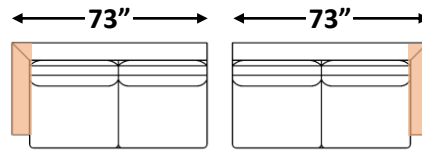

gresham house

3250 Ridgeway Dr. Unit 6
Mississauga, Ontario
L5L 5Y6
P 905 412 0362
F 905 412 0365

ARTHUR SECTIONAL

Shallow Comfort: 39" (Model #9281)

Deep Comfort: 42" (Model #9280)

Arm Width: 6.5"

Arm Height: 26"

Seat Height: 19"

RR Fabric Recommended

Individual Component Options:

#-60-LAF Demi 16 yards
#-60-RAF Demi 16 yards

#-68-LAF Sofa 18 yards
#-68-RAF Sofa 18 yards

#-82-LAF Luxe Sofa 22 yards
#-82-RAF Luxe Sofa 22 yards

#-89-LAF XL Sofa 23 yards
#-89-RAF XL Sofa 23 yards

#-89-LAF XL Corner Sofa 25 yards
#-89-RAF XL Corner Sofa 25 yards

#-40 Square Corner 11 yards

#-45-LAF Chaise 14 yards
#-45-RAF Chaise 14 yards

Leg Placement