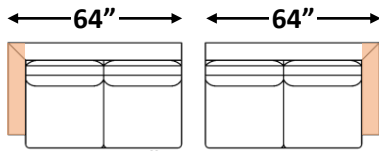

gresham house

3250 Ridgeway Dr. Unit 6
Mississauga, Ontario
L5L 5Y6
P 905 412 0362
F 905 412 0365

ARTHUR SECTIONAL

Shallow Comfort: 39" (Model #9281)

Deep Comfort: 42" (Model #9280)

Arm Width: 6.5"

Arm Height: 26"

Seat Height: 19"

RR Fabric Recommended

Individual Component Options:

#-60-LAF Demi 16 yards
#-60-RAF Demi 16 yards

#-68-LAF Sofa 18 yards
#-68-RAF Sofa 18 yards

#-82-LAF Luxe Sofa 22 yards
#-82-RAF Luxe Sofa 22 yards

#-89-LAF XL Sofa 23 yards
#-89-RAF XL Sofa 23 yards

#-89-LAF XL Corner Sofa 25 yards
#-89-RAF XL Corner Sofa 25 yards

#-40 Square Corner 11 yards

#-45-LAF Chaise 14 yards
#-45-RAF Chaise 14 yards

Leg Placement