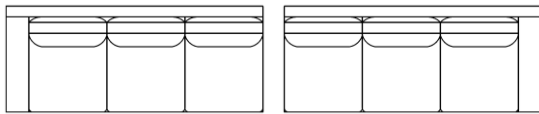

gresham house

3250 Ridgeway Dr. Unit 6
Mississauga, Ontario
L5L 5Y6
P 905 412 0362
F 905 412 0365

ANDREW SECTIONAL

Shallow Comfort: 36" (Model #9032)
Deep Comfort: 39" (Model #4532)

Arm Width: 8.5"
Arm Height: 23.5"
Seat Height: 19"

**See "Andrew Sofa" for further dimensions*

Individual Component Options:

← 67" → ← 67" →

29" Cushions

#-60-LAF Demi 15 yards
#-60-RAF Demi 15 yards

← 75" → ← 75" →

33" Cushions

#-68/2-LAF Sofa 16 yards
#-68/2-RAF Sofa 16 yards

← 77" → ← 77" →

34" Cushions

#-QS-LAF Queen Sofa Bed 15 yards
#-QS-RAF Queen Sofa Bed 15 yards

← 89" → ← 89" →

40" Cushions

#-82-LAF Luxe Sofa 19 yards
#-82-RAF Luxe Sofa 19 yards

← 96" → ← 96" →

29" Cushions

#-89-LAF XL Sofa 21 yards
#-89-RAF XL Sofa 21 yards

← 103" (#9032) → ← 103" (#9032) →

← 106" (#4532) → ← 106" (#4532) →

#-89-LAF XL Corner Sofa 24 yards
#-89-RAF XL Corner Sofa 24 yards

← 36" →
← 39" →

#-40 Square Corner
10 yards