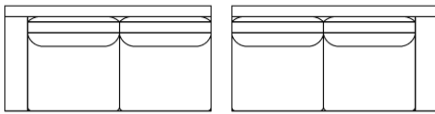

gresham house

3250 Ridgeway Dr. Unit 6
Mississauga, Ontario
L5L 5Y6
P 905 412 0362
F 905 412 0365

ANDREW SECTIONAL

Shallow Comfort: 36" (Model #9032)
Deep Comfort: 39" (Model #4532)

Arm Width: 8.5"
Arm Height: 23.5"
Seat Height: 19"

**See "Andrew Sofa" for further dimensions*

Individual Component Options:

← 67" → ← 67" →

29" Cushions

#-60-LAF Demi 15 yards
#-60-RAF Demi 15 yards

← 75" → ← 75" →

33" Cushions

#-68/2-LAF Sofa 16 yards
#-68/2-RAF Sofa 16 yards

← 77" → ← 77" →

34" Cushions

#-QS-LAF Queen Sofa Bed 15 yards
#-QS-RAF Queen Sofa Bed 15 yards

← 89" → ← 89" →

40" Cushions

#-82-LAF Luxe Sofa 19 yards
#-82-RAF Luxe Sofa 19 yards

← 96" → ← 96" →

29" Cushions

#-89-LAF XL Sofa 21 yards
#-89-RAF XL Sofa 21 yards

← 103" (#9032) → ← 103" (#9032) →

← 106" (#4532) → ← 106" (#4532) →

#-89-LAF XL Corner Sofa 24 yards
#-89-RAF XL Corner Sofa 24 yards

← 36" →
← 39" →

#-40 Square Corner
10 yards