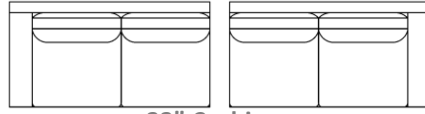

gresham house

3250 Ridgeway Dr. Unit 6
Mississauga, Ontario
L5L 5Y6
P 905 412 0362
F 905 412 0365

ANDREW SECTIONAL

Shallow Comfort: 36" (Model #9032)
Deep Comfort: 39" (Model #4532)

Arm Width: 8.5"
Arm Height: 23.5"
Seat Height: 19"

**See "Andrew Sofa" for further dimensions*

Individual Component Options:

← 67" → ← 67" →

29" Cushions

#-60-LAF Demi 15 yards
#-60-RAF Demi 15 yards

← 75" → ← 75" →

33" Cushions

#-68/2-LAF Sofa 16 yards
#-68/2-RAF Sofa 16 yards

← 77" → ← 77" →

34" Cushions

#-QS-LAF Queen Sofa Bed 15 yards
#-QS-RAF Queen Sofa Bed 15 yards

← 89" → ← 89" →

40" Cushions

#-82-LAF Luxe Sofa 19 yards
#-82-RAF Luxe Sofa 19 yards

← 96" → ← 96" →

29" Cushions

#-89-LAF XL Sofa 21 yards
#-89-RAF XL Sofa 21 yards

← 103" (#9032) → ← 103" (#9032) →

← 106" (#4532) → ← 106" (#4532) →

#-89-LAF XL Corner Sofa 24 yards
#-89-RAF XL Corner Sofa 24 yards

← 36" →
← 39" →

#-40 Square Corner
10 yards