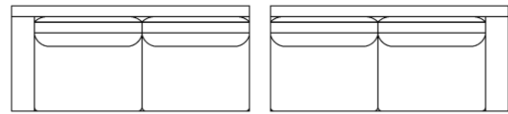

gresham house

3250 Ridgeway Dr. Unit 6
Mississauga, Ontario
L5L 5Y6
P 905 412 0362
F 905 412 0365

ANDREW SECTIONAL

Shallow Comfort: 36" (Model #9032)
Deep Comfort: 39" (Model #4532)

Arm Width: 8.5"
Arm Height: 23.5"
Seat Height: 19"

**See "Andrew Sofa" for further dimensions*

Individual Component Options:

← 67" → ← 67" →

29" Cushions

#-60-LAF Demi 15 yards
#-60-RAF Demi 15 yards

← 75" → ← 75" →

33" Cushions

#-68/2-LAF Sofa 16 yards
#-68/2-RAF Sofa 16 yards

← 77" → ← 77" →

34" Cushions

#-QS-LAF Queen Sofa Bed 15 yards
#-QS-RAF Queen Sofa Bed 15 yards

← 89" → ← 89" →

40" Cushions

#-82-LAF Luxe Sofa 19 yards
#-82-RAF Luxe Sofa 19 yards

← 96" → ← 96" →

29" Cushions

#-89-LAF XL Sofa 21 yards
#-89-RAF XL Sofa 21 yards

← 103" (#9032) → ← 103" (#9032) →

← 106" (#4532) → ← 106" (#4532) →

#-89-LAF XL Corner Sofa 24 yards
#-89-RAF XL Corner Sofa 24 yards

← 36" →
← 39" →

#-40 Square Corner
10 yards