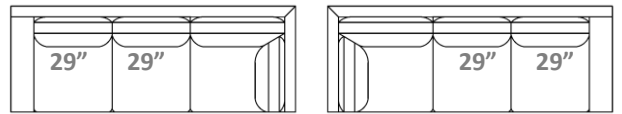

gresham house

3250 Ridgeway Dr. Unit 6
Mississauga, Ontario
L5L 5Y6
P 905 412 0362
F 905 412 0365

ANDREW SECTIONAL

Shallow Comfort: 36" (Model #9032)
Deep Comfort: 39" (Model #4532)

Arm Width: 8.5"
Arm Height: 23.5"
Seat Height: 19"

**See "Andrew Sofa" for further dimensions*

Individual Component Options:

← 67" → ← 67" →

29" Cushions

#-60-LAF Demi 15 yards
#-60-RAF Demi 15 yards

← 75" → ← 75" →

33" Cushions

#-68/2-LAF Sofa 16 yards
#-68/2-RAF Sofa 16 yards

← 77" → ← 77" →

34" Cushions

#-QS-LAF Queen Sofa Bed 15 yards
#-QS-RAF Queen Sofa Bed 15 yards

← 89" → ← 89" →

40" Cushions

#-82-LAF Luxe Sofa 19 yards
#-82-RAF Luxe Sofa 19 yards

← 96" → ← 96" →

29" Cushions

#-89-LAF XL Sofa 21 yards
#-89-RAF XL Sofa 21 yards

← 103" (#9032) → ← 103" (#9032) →

← 106" (#4532) → ← 106" (#4532) →

#-89-LAF XL Corner Sofa 24 yards
#-89-RAF XL Corner Sofa 24 yards

← 36" →
← 39" →

#-40 Square Corner
10 yards