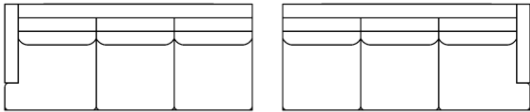

**See "Alistair Sofa" for further dimensions*

Individual Component Options:

63" 63"

29" Cushions

#-60-LAF Demi 15 yards #-60-RAF Demi 15 yards

71" 71"

33" Cushions

#-68/2-LAF Sofa 16 yards #-68/2-RAF Sofa 16 yards

73" 73"

34" Cushions

#-QS-LAF Queen Sofa Bed 15 yards #-QS-RAF Queen Sofa Bed 15 yards

85" 85"

40" Cushions

#-82-LAF Luxe Sofa 19 yards #-82-RAF Luxe Sofa 19 yards

92" 92"

29" Cushions

#-89-LAF XL Sofa 21 yards #-89-RAF XL Sofa 21 yards

99" (#9105) 102" (#4505) 99" (#9105) 102" (#4505)

#-89-LAF XL Corner Sofa 24 yards #-89-RAF XL Corner Sofa 24 yards

36" 39"

#-40 Square Corner 10 yards

34" 34"