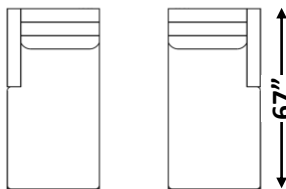

**See "Alistair Sofa" for further dimensions*

Individual Component Options:

63" 63"

29" Cushions

#-60-LAF Demi 15 yards #-60-RAF Demi 15 yards

71" 71"

33" Cushions

#-68/2-LAF Sofa 16 yards #-68/2-RAF Sofa 16 yards

#-89-LAF XL Sofa 21 yards #-89-RAF XL Sofa 21 yards

99" (#9105) 102" (#4505) 99" (#9105) 102" (#4505)

#-89-LAF XL Corner Sofa 24 yards #-89-RAF XL Corner Sofa 24 yards

36" 39"

#-40 Square Corner 10 yards

34" 34"

29" Cushions

#-45T-LAF T-Chaise 13 yards #-45T-RAF T-Chaise 13 yards

36" 39"

#-55-LAF Open Back Corner Chaise 19 yards

36" 39"

#-55-RAF Open Back Corner Chaise 19 yards

Please note: T Cushion is not reversible