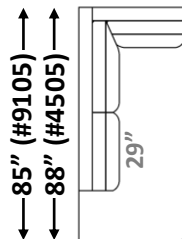

gresham house

3250 Ridgeway Dr. Unit 6
Mississauga, Ontario
L5L 5Y6
P 905 412 0362
F 905 412 0365

ALISTAIR SECTIONAL

Shallow Comfort: 36" (Model #9105)
Deep Comfort: 39" (Model #4505)

Arm Width: 5"
Arm Height: 27.5"
Seat Height: 18.5"

**See "Alistair Sofa" for further dimensions*

Individual Component Options:

63" 63"

29" Cushions

#-60-LAF Demi 15 yards #-60-RAF Demi 15 yards

71" 71"

33" Cushions

#-68/2-LAF Sofa 16 yards #-68/2-RAF Sofa 16 yards

#-89-LAF XL Sofa 21 yards #-89-RAF XL Sofa 21 yards

99" (#9105) 102" (#4505) 99" (#9105) 102" (#4505)

#-89-LAF XL Corner Sofa 24 yards #-89-RAF XL Corner Sofa 24 yards

36" 39"

#-40 Square Corner 10 yards

34" 34"

29" Cushions

#-45T-LAF T-Chaise 13 yards #-45T-RAF T-Chaise 13 yards

36" 39"

#-55-LAF Open Back Corner Chaise 19 yards

36" 39"

#-55-RAF Open Back Corner Chaise 19 yards

Please note: T Cushion is not reversible