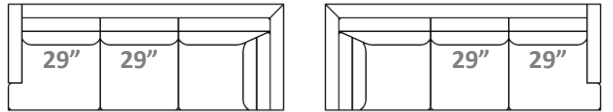

gresham house

3250 Ridgeway Dr. Unit 6
Mississauga, Ontario
L5L 5Y6
P 905 412 0362
F 905 412 0365

ALISTAIR SECTIONAL

Shallow Comfort: 36" (Model #9105)
Deep Comfort: 39" (Model #4505)

Arm Width: 5"
Arm Height: 27.5"
Seat Height: 18.5"

**See "Alistair Sofa" for further dimensions*

Individual Component Options:

63" 63"

29" Cushions

#-60-LAF Demi 15 yards #-60-RAF Demi 15 yards

71" 71"

33" Cushions

#-68/2-LAF Sofa 16 yards #-68/2-RAF Sofa 16 yards

73" 73"

34" Cushions

#-QS-LAF Queen Sofa Bed 15 yards #-QS-RAF Queen Sofa Bed 15 yards

85" 85"

40" Cushions

#-82-LAF Luxe Sofa 19 yards #-82-RAF Luxe Sofa 19 yards

92" 92"

29" Cushions

#-89-LAF XL Sofa 21 yards #-89-RAF XL Sofa 21 yards

99" (#9105) 102" (#4505) 99" (#9105) 102" (#4505)

#-89-LAF XL Corner Sofa 24 yards #-89-RAF XL Corner Sofa 24 yards

36" 39"

#-40 Square Corner 10 yards

34" 34"