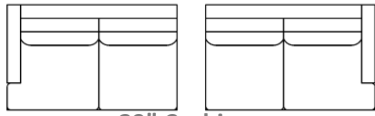

gresham house

3250 Ridgeway Dr. Unit 6
Mississauga, Ontario
L5L 5Y6
P 905 412 0362
F 905 412 0365

ALISTAIR SECTIONAL

Shallow Comfort: 36" (Model #9105)
Deep Comfort: 39" (Model #4505)

Arm Width: 5"
Arm Height: 27.5"
Seat Height: 18.5"

**See "Alistair Sofa" for further dimensions*

Individual Component Options:

63" 63"

29" Cushions

#-60-LAF Demi 15 yards #-60-RAF Demi 15 yards

71" 71"

33" Cushions

#-68/2-LAF Sofa 16 yards #-68/2-RAF Sofa 16 yards