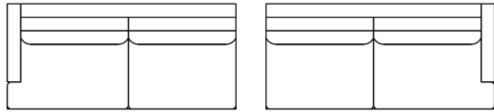

gresham house

3250 Ridgeway Dr. Unit 6
Mississauga, Ontario
L5L 5Y6
P 905 412 0362
F 905 412 0365

ALISTAIR SECTIONAL

Shallow Comfort: 36" (Model #9105)
Deep Comfort: 39" (Model #4505)

Arm Width: 5"
Arm Height: 27.5"
Seat Height: 18.5"

**See "Alistair Sofa" for further dimensions*

Individual Component Options:

63" 63"

29" Cushions

#-60-LAF Demi 15 yards #-60-RAF Demi 15 yards

71" 71"

33" Cushions

#-68/2-LAF Sofa 16 yards #-68/2-RAF Sofa 16 yards

73" 73"

34" Cushions

#-QS-LAF Queen Sofa Bed 15 yards #-QS-RAF Queen Sofa Bed 15 yards

85" 85"

40" Cushions

#-82-LAF Luxe Sofa 19 yards #-82-RAF Luxe Sofa 19 yards

92" 92"

29" Cushions

#-89-LAF XL Sofa 21 yards #-89-RAF XL Sofa 21 yards

99" (#9105) 102" (#4505) 99" (#9105) 102" (#4505)

#-89-LAF XL Corner Sofa 24 yards #-89-RAF XL Corner Sofa 24 yards

36" 39"

#-40 Square Corner 10 yards

34" 34"