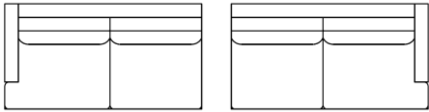

gresham house

3250 Ridgeway Dr. Unit 6
Mississauga, Ontario
L5L 5Y6
P 905 412 0362
F 905 412 0365

ALISTAIR SECTIONAL

Shallow Comfort: 36" (Model #9105)
Deep Comfort: 39" (Model #4505)

Arm Width: 5"
Arm Height: 27.5"
Seat Height: 18.5"

**See "Alistair Sofa" for further dimensions*

Individual Component Options:

63" 63"

29" Cushions

#-60-LAF Demi 15 yards #-60-RAF Demi 15 yards

71" 71"

33" Cushions

#-68/2-LAF Sofa 16 yards #-68/2-RAF Sofa 16 yards

73" 73"

34" Cushions

#-QS-LAF Queen Sofa Bed 15 yards #-QS-RAF Queen Sofa Bed 15 yards

85" 85"

40" Cushions

#-82-LAF Luxe Sofa 19 yards #-82-RAF Luxe Sofa 19 yards

92" 92"

29" Cushions

#-89-LAF XL Sofa 21 yards #-89-RAF XL Sofa 21 yards

99" (#9105) 102" (#4505) 99" (#9105) 102" (#4505)

#-89-LAF XL Corner Sofa 24 yards #-89-RAF XL Corner Sofa 24 yards

36" 39"

#-40 Square Corner 10 yards

34" 34"