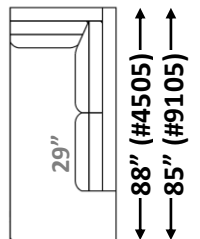

gresham house

3250 Ridgeway Dr. Unit 6
Mississauga, Ontario
L5L 5Y6
P 905 412 0362
F 905 412 0365

ALISTAIR SECTIONAL

Shallow Comfort: 36" (Model #9105)
Deep Comfort: 39" (Model #4505)

Arm Width: 5"
Arm Height: 27.5"
Seat Height: 18.5"

**See "Alistair Sofa" for further dimensions*

Individual Component Options:

63" 63"

29" Cushions

#-60-LAF Demi 15 yards #-60-RAF Demi 15 yards

71" 71"

33" Cushions

#-68/2-LAF Sofa 16 yards #-68/2-RAF Sofa 16 yards

#-89-LAF XL Sofa 21 yards #-89-RAF XL Sofa 21 yards

99" (#9105) 102" (#4505) 99" (#9105) 102" (#4505)

#-89-LAF XL Corner Sofa 24 yards #-89-RAF XL Corner Sofa 24 yards

36" 39"

#-40 Square Corner 10 yards

34" 34"

29" Cushions

#-45T-LAF T-Chaise 13 yards #-45T-RAF T-Chaise 13 yards

36" 39"

#-55-LAF Open Back Corner Chaise 19 yards

36" 39"

#-55-RAF Open Back Corner Chaise 19 yards

Please note: T Cushion is not reversible